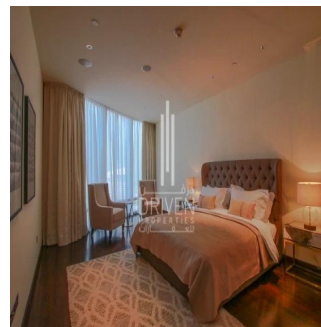

Penthouse

2 Bedroom Apartment Stunning View Burj Khalifa Tower

South Africa, Gauteng, Sandton, Burj Khalifa Blvd, , ,

SALES PRICE

USD 5132500.00

- 2053 qft
- 0 rooms
- 2 bedrooms
- 3 bathrooms
- 3 floors
- 3 qft land area
- 3 car spaces

Chris Pearson
 Re/Max Address - Berea
 Berea, South Africa - Local Time

27 31 313 1310

Apartment for Sale in Burj Khalifa Downtown Dubai. Driven Properties are pleased to offer for sale this impressive 2 Bedroom apartment in Burj Khalifa Tower, Downtown Burj Dubai. Rented: 280,000 AED until March 15, 2018 (Available for viewing) Mid Floor unit in Burj Khalifa Huge windows w/ Sea and DIFC Views Bright & Spacious Layout Well equipped kitchen