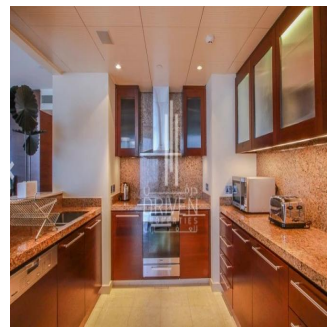

**Chris Pearson**

Re/Max Address - Berea

Berea, South Africa - Local Time

27 31 313 1310

Apartment for Sale in Burj Khalifa Downtown Dubai. Driven Properties are pleased to offer for sale this impressive 2 Bedroom apartment in Burj Khalifa Tower, Downtown Burj Dubai. Rented: 280,000 AED until March 15, 2018 (Available for viewing) Mid Floor unit in Burj Khalifa Huge windows w/ Sea and DIFC Views Bright & Spacious Layout Well equipped kitchen