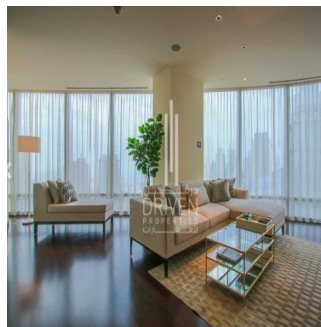

Penthouse

2 Bedroom Apartment Stunning View Burj Khalifa Tower

South Africa, Gauteng, Sandton, Burj Khalifa Blvd, , ,

SALES PRICE

USD 5132500.00

- 2053 qft
- 0 rooms
- 2 bedrooms
- 3 bathrooms
- 3 floors
- 3 qft land area
- 3 car spaces

Chris Pearson
 Re/Max Address - Berea
 Berea, South Africa - Local Time

27 31 313 1310

Apartment for Sale in Burj Khalifa Downtown Dubai. Driven Properties are pleased to offer for sale this impressive 2 Bedroom apartment in Burj Khalifa Tower, Downtown Burj Dubai. Rented: 280,000 AED until March 15, 2018 (Available for viewing) Mid Floor unit in Burj Khalifa Huge windows w/ Sea and DIFC Views Bright & Spacious Layout Well equipped kitchen