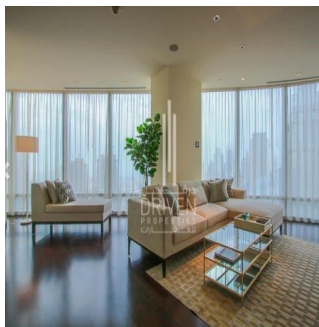

# 2 Bedroom Apartment Stunning View Burj Khalifa Tower

South Africa, Gauteng, Sandton, Burj Khalifa Blvd, , ,

SALES PRICE

**\$ 5132500.00**

- 2053 qft
- 0 rooms
- 2 bedrooms
- 3 bathrooms
- 3 floors
- 3 qft land area
- 3 car spaces

**Chris Pearson**

Re/Max Address - Berea

Berea, South Africa - Local Time

27 31 313 1310

Apartment for Sale in Burj Khalifa Downtown Dubai. Driven Properties are pleased to offer for sale this impressive 2 Bedroom apartment in Burj Khalifa Tower, Downtown Burj Dubai. Rented: 280,000 AED until March 15, 2018 (Available for viewing) Mid Floor unit in Burj Khalifa Huge windows w/ Sea and DIFC Views Bright & Spacious Layout Well equipped kitchen