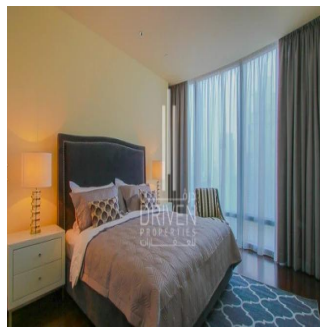

Penthouse

2 Bedroom Apartment Stunning View Burj Khalifa Tower

South Africa, Gauteng, Sandton, Burj Khalifa Blvd, , ,

SALES PRICE

USD 5132500.00

- 2053 qft
- 0 rooms
- 2 bedrooms
- 3 bathrooms
- 3 floors
- 3 qft land area
- 3 car spaces

Chris Pearson
 Re/Max Address - Berea
 Berea, South Africa - Local Time

27 31 313 1310

Apartment for Sale in Burj Khalifa Downtown Dubai. Driven Properties are pleased to offer for sale this impressive 2 Bedroom apartment in Burj Khalifa Tower, Downtown Burj Dubai. Rented: 280,000 AED until March 15, 2018 (Available for viewing) Mid Floor unit in Burj Khalifa Huge windows w/ Sea and DIFC Views Bright & Spacious Layout Well equipped kitchen