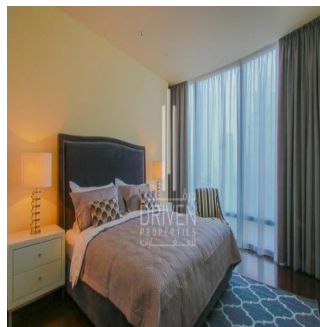

# 2 Bedroom Apartment Stunning View Burj Khalifa Tower

South Africa, Gauteng, Sandton, Burj Khalifa Blvd, , ,

SALES PRICE

**\$ 5132500.00**

- 2053 qft
- 0 rooms
- 2 bedrooms
- 3 bathrooms
- 3 floors
- 3 qft land area
- 3 car spaces

**Chris Pearson**

Re/Max Address - Berea

Berea, South Africa - Local Time

27 31 313 1310

Apartment for Sale in Burj Khalifa Downtown Dubai. Driven Properties are pleased to offer for sale this impressive 2 Bedroom apartment in Burj Khalifa Tower, Downtown Burj Dubai. Rented: 280,000 AED until March 15, 2018 (Available for viewing) Mid Floor unit in Burj Khalifa Huge windows w/ Sea and DIFC Views Bright & Spacious Layout Well equipped kitchen