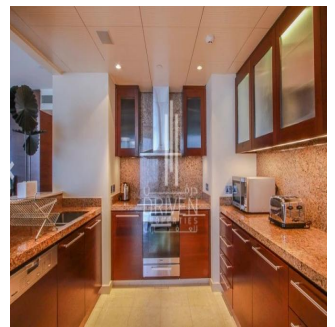

Chris Pearson
 Re/Max Address - Berea
 Berea, South Africa - Local Time

27 31 313 1310

Apartment for Sale in Burj Khalifa Downtown Dubai. Driven Properties are pleased to offer for sale this impressive 2 Bedroom apartment in Burj Khalifa Tower, Downtown Burj Dubai. Rented: 280,000 AED until March 15, 2018 (Available for viewing) Mid Floor unit in Burj Khalifa Huge windows w/ Sea and DIFC Views Bright & Spacious Layout Well equipped kitchen