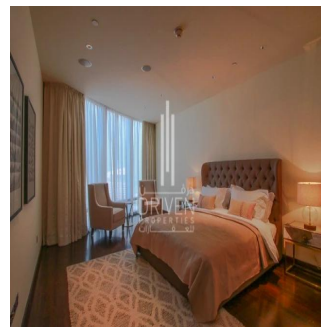

# 2 Bedroom Apartment Stunning View Burj Khalifa Tower

South Africa, Gauteng, Sandton, Burj Khalifa Blvd, , ,

SALES PRICE

**\$ 5132500.00**

- 2053 qft
- 0 rooms
- 2 bedrooms
- 3 bathrooms
- 3 floors
- 3 qft land area
- 3 car spaces

**Chris Pearson**

Re/Max Address - Berea

Berea, South Africa - Local Time

27 31 313 1310

Apartment for Sale in Burj Khalifa Downtown Dubai. Driven Properties are pleased to offer for sale this impressive 2 Bedroom apartment in Burj Khalifa Tower, Downtown Burj Dubai. Rented: 280,000 AED until March 15, 2018 (Available for viewing) Mid Floor unit in Burj Khalifa Huge windows w/ Sea and DIFC Views Bright & Spacious Layout Well equipped kitchen