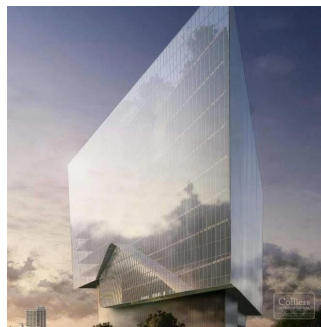

Penthouse

The Edge Office Building For Lease

Rivonia Rd, 70, 2196,

MONTHLY RENTAL PRICE

USD 398953.00

SALES PRICE

USD 0.00

- 21248 qm
- 0 rooms
- 0 bedrooms
- 0 bathrooms
- 0 floors
- 0 qm land area
- 0 car spaces

Leon Schutz
 Real Estate Services Garden Route
 Oubaai Golf Estate, South Africa - Local Time

27 792130099

P-Grade 4 Star Green Rating office space available soon within the prime Sandton location. For more information on this property or properties in the area, contact one of our consultants. Features -Close to all amenities -4 Star Green Rating