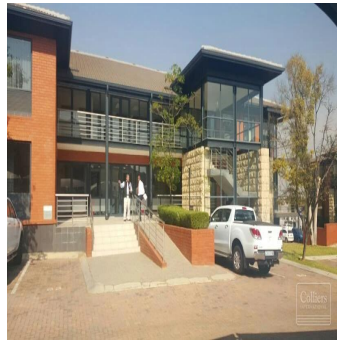

Penthouse

Prime Office Space In Woodmead

United Arab Emirates, Dubai, Dubai, , , ,

- 500 qm
- 0 rooms
- 0 bedrooms
- 0 bathrooms
- 0 floors
- 0 qm land area
- 0 car spaces

Leon Schutz
 Real Estate Services Garden Route
 Oubaai Golf Estate, South Africa - Local Time

[27 792130099](tel:27792130099)

Available From: 05.07.2019

Floor: 4 Floors: 4 Year Built: 2017 Car Spaces: 4 Year Of Construction: 2017 Type: Office

Amenities

ID Property ID

Outdoor Amenities