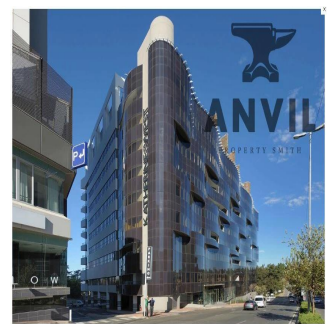

Penthouse

Office Space For Rent With Magnificent Views Over Sandton City

South Africa, Gauteng, Johannesburg, KATHERINE & WEST, , ,

MONTHLY RENTAL PRICE

USD 14300.00

SALES PRICE

USD 0.00

 1066 qm  0 rooms  0 bedrooms  0 bathrooms

 0 floors  0 qm land area  0 car spaces

Jessica Oosthuizen

Space Online Group

Johannesburg, South Africa - Local Time

27 72 781 1878

Katherine and West is a unique opportunity in the heart of Sandton. The Katherine and West development is situated a prime site on the corner of Katherine and West Streets in the Sandton CBD. The property is only 50m from the Sandton Gautrain Station. The 10 storey building consists of 8 floors of offices. There is extensive basement parking and generous basement storerooms. The site is very conveniently located on the corner of West and Katherine Streets immediately adjacent or close to: Sandton Gautrain Station, The bus Rapid transport system (routes run down West st and Rivonia rd), Numerous upmarket hotels, The Grayston offramp to the M1 freeway (2km away), All the amenities of the Sandton CBD including the Sandton Convention centre, Sandton City, Nelson Mandela Square, Village Walk, JSE Ltd, Many Head Offices of major local and international corporations and law firms etc. This office space, situated on the 5th floor of the Katherine and West building is currently in a grey box condition, and ready for your specific instillation. Use the landlords generous tenants instillation allowance to make the space your own. Ablution and kitchen facilities are within your own space, and the units comes with two balconies, one overlooking the Gautrain Station and Nelson Mandela Square, and the other looking north-east with completely uninterrupted views.