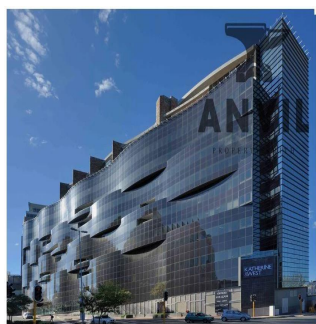

Penthouse

Office Space For Rent With Magnificent Views Over Sandton City

South Africa, Gauteng, Johannesburg, KATHERINE & WEST, , ,

MONTHLY RENTAL PRICE

USD 14300.00

SALES PRICE

USD 0.00

 1066 qm  0 rooms  0 bedrooms  0 bathrooms

 0 floors  0 qm land area  0 car spaces

Jessica Oosthuizen

Space Online Group

Johannesburg, South Africa - Local Time

27 72 781 1878

Katherine and West is a unique opportunity in the heart of Sandton. The Katherine and West development is situated a prime site on the corner of Katherine and West Streets in the Sandton CBD. The property is only 50m from the Sandton Gautrain Station. The 10 storey building consists of 8 floors of offices. There is extensive basement parking and generous basement storerooms. The site is very conveniently located on the corner of West and Katherine Streets immediately adjacent or close to: Sandton Gautrain Station, The bus Rapid transport system (routes run down West st and Rivonia rd), Numerous upmarket hotels, The Grayston offramp to the M1 freeway (2km away), All the amenities of the Sandton CBD including the Sandton Convention centre, Sandton City, Nelson Mandela Square, Village Walk, JSE Ltd, Many Head Offices of major local and international corporations and law firms etc. This office space, situated on the 5th floor of the Katherine and West building is currently in a grey box condition, and ready for your specific instillation. Use the landlords generous tenants instillation allowance to make the space your own. Ablution and kitchen facilities are within your own space, and the units comes with two balconies, one overlooking the Gautrain Station and Nelson Mandela Square, and the other looking north-east with completely uninterrupted views.