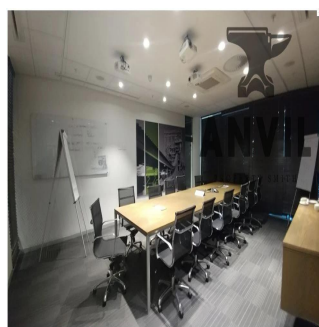

Jessica Oosthuizen

Space Online Group

Johannesburg, South Africa - Local Time

📞 27 72 781 1878

Office Space to Let available at 39 Melrose Boulevard. Not only is this building situated in the world class Melrose Arch precinct, but it occupies the most prominent corner with direct access off of Corlett Drive and offers unrivalled exposure on to the M1 National Highway. The 7 storey commercial block rises above the neighbouring buildings, allowing tenants to enjoy exceptional views over the surrounding suburbs. Visitors and staff are treated to an in house canteen and coffee shop, as well as beautifully finished pause areas and coffee bays in the common areas on various floors. At ground level, the building boasts private security monitored by CCTV as well as the precinct surveillance creating a secure environment for tenants to enjoy. Additionally, multiple levels of protection are put in place to prevent the loss of power supply to the building, by various generators feeding into different components of the building and UPS systems linking directly into the main IT centres. The office suites are fitted out with premium grade finishings in keeping with the world class precinct, and tenants are able to make use of the multiple shared boardroom facilities at ground level to facilitate any requirements. Office suites available to lease on the fourth floor. Units are currently fitted out to premium finish allowing tenants a quick transition into their new offices.

Available From: 13.06.2019

Floor: 4 Floors: 4 Year Built: 2017 Car Spaces: 4 Year Of Construction: 2017 Type: Office

Amenities

ID Property ID

Outdoor Amenities

24 Hour Security