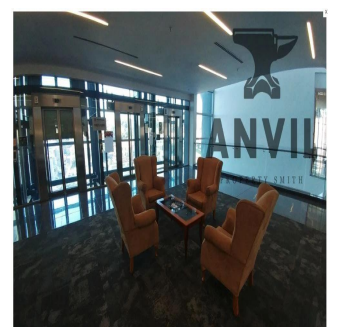

Penthouse

Office Space For Rent In Melrose Boulevard

Spain, Andalusia, Casares, Málaga, Melrose Blvd, 39, 2196,

MONTHLY RENTAL PRICE

$ 8952.00

SALES PRICE

$ 0.00

- 457 qm
- 0 rooms
- 0 bedrooms
- 0 bathrooms
- 0 floors
- 0 qm land area
- 0 car spaces

Jessica Oosthuizen

Space Online Group

Johannesburg, South Africa - Local Time

27 72 781 1878