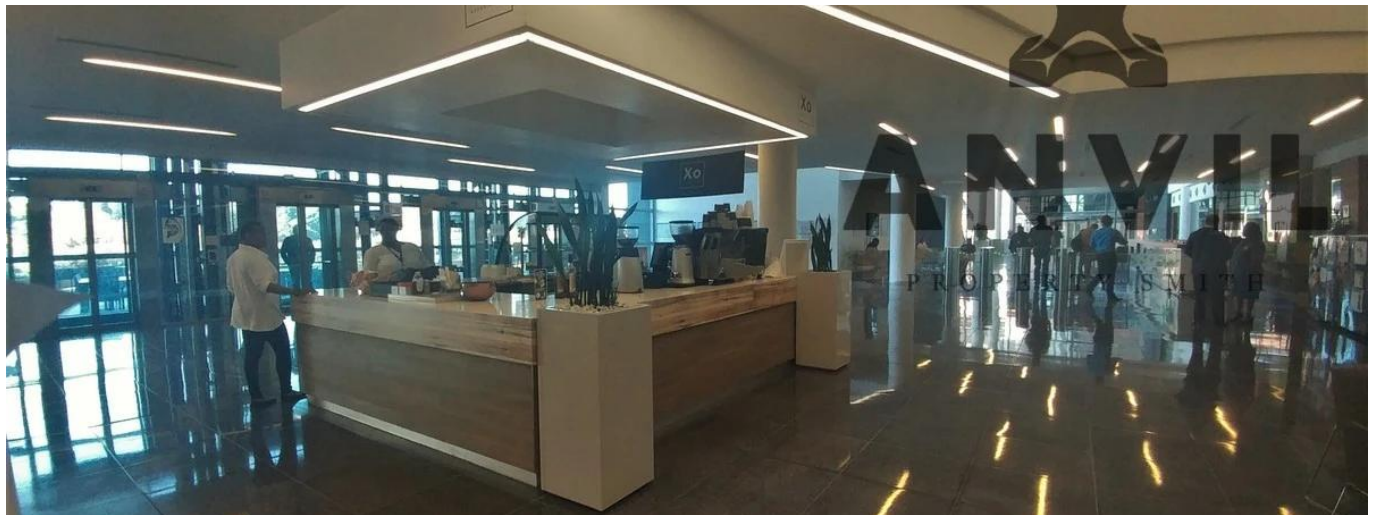

Penthouse

Office Space For Rent In Melrose Boulevard

Spain, Andalusia, Casares, Málaga, Melrose Blvd, 39, 2196,

MONTHLY RENTAL PRICE

USD 8952.00

SALES PRICE

USD 0.00

- 🏠 457 qm
- 🏠 0 rooms
- 🏠 0 bedrooms
- 🚿 0 bathrooms
- 🏠 0 floors
- 📏 0 qm land area
- 🚗 0 car spaces

Jessica Oosthuizen

Space Online Group

Johannesburg, South Africa - Local Time

📞 27 72 781 1878

Office Space to Let available at 39 Melrose Boulevard. Not only is this building situated in the world class Melrose Arch precinct, but it occupies the most prominent corner with direct access off of Corlett Drive and offers unrivalled exposure on to the M1 National Highway. The 7 storey commercial block rises above the neighbouring buildings, allowing tenants to enjoy exceptional views over the surrounding suburbs. Visitors and staff are treated to an in house canteen and coffee shop, as well as beautifully finished pause areas and coffee bays in the common areas on various floors. At ground level, the building boasts private security monitored by CCTV as well as the precinct surveillance creating a secure environment for tenants to enjoy. Additionally, multiple levels of protection are put in place to prevent the loss of power supply to the building, by various generators feeding into different components of the building and UPS systems linking directly into the main IT centres. The office suites are fitted out with premium grade finishings in keeping with the world class precinct, and tenants are able to make use of the multiple shared boardroom facilities at ground level to facilitate any requirements. Office suites available to lease on the fourth floor. Units are currently fitted out to premium finish allowing tenants a quick transition into their new offices.

Available From: 13.06.2019

Floor: 4 Floors: 4 Year Built: 2017 Car Spaces: 4 Year Of Construction: 2017 Type: Office

Amenities

ID Property ID

Outdoor Amenities

24 Hour Security