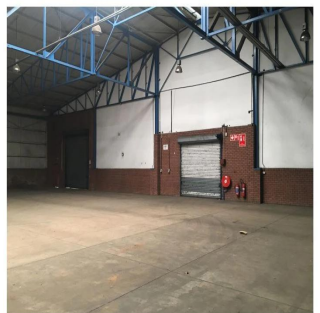

Llave Bienes Raices

Llave Bienes Raices
Ciudad de México, Mexico - Local Time

 **+52 55 5350 1150**

POMONA PRIME WAREHOUSE LOCATED ON POMONA ROAD CLOSE TO OR TAMBO Prime located warehouse close to R21 and on Pomona Rd with access to other main arterial roads Factory consists of 1124 sqm Dispatch office on factory floor Dispatch door access onto ramped loading platform Air conditioned office Natural light Extra 94 sqm Cold room included if required 24 hour security Paved yard of 675 sqm Additional 300 sqm of yard available if required.

Available From: 06.06.2019

Floor: 4 Floors: 4 Year Built: 2017 Car Spaces: 4 Year Of Construction: 2017 Type: Office

Amenities

ID Property ID

Outdoor Amenities