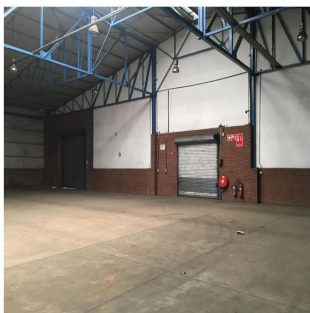

Llave Bienes Raices

Llave Bienes Raices
Ciudad de México, Mexico - Local Time

+52 55 5350 1150

POMONA PRIME WAREHOUSE LOCATED ON POMONA ROAD CLOSE TO OR TAMBO Prime located warehouse close to R21 and on Pomona Rd with access to other main arterial roads Factory consists of 1124 sqm Dispatch office on factory floor Dispatch door access onto ramped loading platform Air conditioned office Natural light Extra 94 sqm Cold room included if required 24 hour security Paved yard of 675 sqm Additional 300 sqm of yard available if required.

Available From: 06.06.2019

Floor: 4 Floors: 4 Year Built: 2017 Car Spaces: 4 Year Of Construction: 2017 Type: Office

Amenities

ID Property ID

Outdoor Amenities