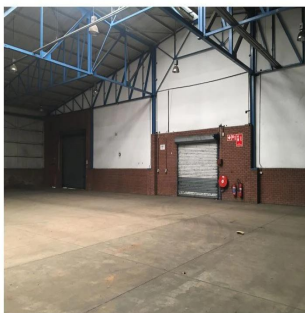

Llave Bienes Raices

Llave Bienes Raices
Ciudad de México, Mexico - Local Time

 **+52 55 5350 1150**

POMONA PRIME WAREHOUSE LOCATED ON POMONA ROAD CLOSE TO OR TAMBO Prime located warehouse close to R21 and on Pomona Rd with access to other main arterial roads Factory consists of 1124 sqm Dispatch office on factory floor Dispatch door access onto ramped loading platform Air conditioned office Natural light Extra 94 sqm Cold room included if required 24 hour security Paved yard of 675 sqm Additional 300 sqm of yard available if required.

Available From: 06.06.2019

Floor: 4 Floors: 4 Year Built: 2017 Car Spaces: 4 Year Of Construction: 2017 Type: Office

Amenities

ID Property ID

Outdoor Amenities