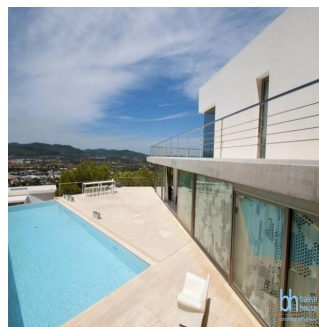

+34 971129292

Newly built designer villa located in the exclusive gated community Can Rimbau, with open sea and country views, just minutes from Marina Botafoch and Talamanca beach. The villa has been strategically built to offer open views and luminous interiors boasting comforts in every room. It is conveniently located just minutes away from all amenities and the year round life of the town of Jesús. Located at the top end of a cul de sac there is a feeling of serenity and peace while the security of the urbanization provides safety. The entrance leads to the ground level where the living room opens to the pool terrace. The kitchen and dining area are found on this level as well as an ensuite bedroom. On the upper level, another ensuite bedroom enjoys an enormous panoramic terrace.