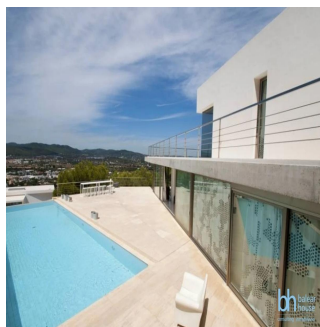

 **+34 971129292**

Newly built designer villa located in the exclusive gated community Can Rimbau, with open sea and country views, just minutes from Marina Botafoch and Talamanca beach. The villa has been strategically built to offer open views and luminous interiors boasting comforts in every room. It is conveniently located just minutes away from all amenities and the year round life of the town of Jesús. Located at the top end of a cul de sac there is a feeling of serenity and peace while the security of the urbanization provides safety. The entrance leads to the ground level where the living room opens to the pool terrace. The kitchen and dining area are found on this level as well as an ensuite bedroom. On the upper level, another ensuite bedroom enjoys an enormous panoramic terrace.