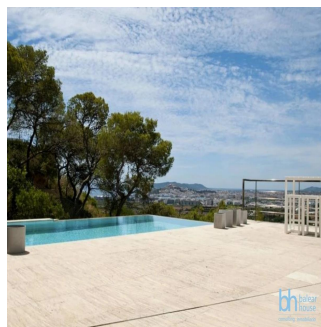

 **+34 971129292**

Newly built designer villa located in the exclusive gated community Can Rimbau, with open sea and country views, just minutes from Marina Botafoch and Talamanca beach. The villa has been strategically built to offer open views and luminous interiors boasting comforts in every room. It is conveniently located just minutes away from all amenities and the year round life of the town of Jesús. Located at the top end of a cul de sac there is a feeling of serenity and peace while the security of the urbanization provides safety. The entrance leads to the ground level where the living room opens to the pool terrace. The kitchen and dining area are found on this level as well as an ensuite bedroom. On the upper level, another ensuite bedroom enjoys an enormous panoramic terrace.