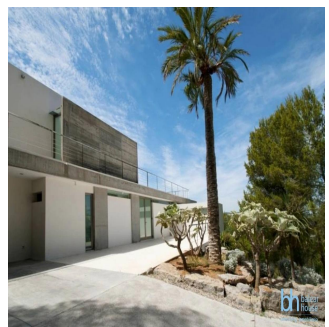

+34 971129292

Newly built designer villa located in the exclusive gated community Can Rimbau, with open sea and country views, just minutes from Marina Botafoch and Talamanca beach. The villa has been strategically built to offer open views and luminous interiors boasting comforts in every room. It is conveniently located just minutes away from all amenities and the year round life of the town of Jesús. Located at the top end of a cul de sac there is a feeling of serenity and peace while the security of the urbanization provides safety. The entrance leads to the ground level where the living room opens to the pool terrace. The kitchen and dining area are found on this level as well as an ensuite bedroom. On the upper level, another ensuite bedroom enjoys an enormous panoramic terrace.