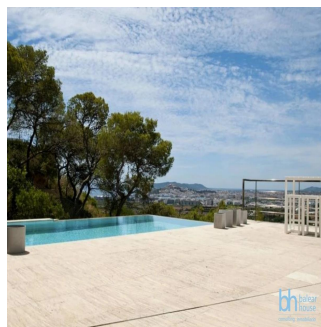

+34 971129292

Newly built designer villa located in the exclusive gated community Can Rimbau, with open sea and country views, just minutes from Marina Botafoch and Talamanca beach. The villa has been strategically built to offer open views and luminous interiors boasting comforts in every room. It is conveniently located just minutes away from all amenities and the year round life of the town of Jesús. Located at the top end of a cul de sac there is a feeling of serenity and peace while the security of the urbanization provides safety. The entrance leads to the ground level where the living room opens to the pool terrace. The kitchen and dining area are found on this level as well as an ensuite bedroom. On the upper level, another ensuite bedroom enjoys an enormous panoramic terrace.