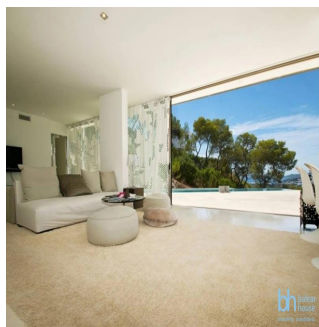

+34 971129292

Newly built designer villa located in the exclusive gated community Can Rimbau, with open sea and country views, just minutes from Marina Botafoch and Talamanca beach. The villa has been strategically built to offer open views and luminous interiors boasting comforts in every room. It is conveniently located just minutes away from all amenities and the year round life of the town of Jesús. Located at the top end of a cul de sac there is a feeling of serenity and peace while the security of the urbanization provides safety. The entrance leads to the ground level where the living room opens to the pool terrace. The kitchen and dining area are found on this level as well as an ensuite bedroom. On the upper level, another ensuite bedroom enjoys an enormous panoramic terrace.