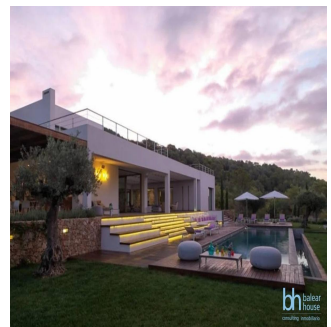

Balearhouse
Palma, Spain - Local Time

📞 +34 971129292

Located in the South of the Island this villa seats on a flat area surrounded by nature and views to Cala Jondal. With a 35,000 sqm plot ,10,000 sqm of it is been beautifully landscaped as a Mediterranean garden with Olive trees, mimosas,lavander and a mauresque garden with a fountain surrounded by orange trees.The villa has been built in a very modern and pure arquitectural style.The interior decoration features vintage 50 and 60s pieces bought antique shops giving an edgy touch. Characteristics: Outdoor Kitchen, Pool - Outdoor, Security System, Sprinkler System, Staff Quarters, Terrace/Outdoor Space Country Living, Green Living, Outdoor Activities, Privacy, Water View 5-10m. To shops, adsl, air conditioning hot/cold, almond trees, aromatic plants, bbq, built to high standards, dining room with fireplace, excellent condition, fitted kitchen, garden, guest apartment, ideal family home, ideal for country lovers, laundry room, sea views, solar heated water, well