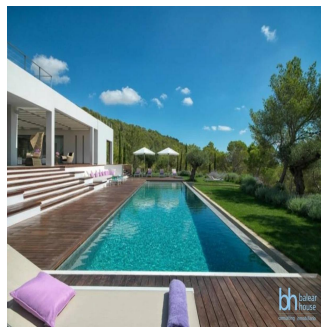

Balearhouse
Palma, Spain - Local Time

📞 +34 971129292

Located in the South of the Island this villa seats on a flat area surrounded by nature and views to Cala Jondal. With a 35,000 sqm plot ,10,000 sqm of it is been beautifully landscaped as a Mediterranean garden with Olive trees, mimosas,lavander and a mauresque garden with a fountain surrounded by orange trees.The villa has been built in a very modern and pure arquitectural style.The interior decoration features vintage 50 and 60s pieces bought antique shops giving an edgy touch. Characteristics: Outdoor Kitchen, Pool - Outdoor, Security System, Sprinkler System, Staff Quarters, Terrace/Outdoor Space Country Living, Green Living, Outdoor Activities, Privacy, Water View 5-10m. To shops, adsl, air conditioning hot/cold, almond trees, aromatic plants, bbq, built to high standards, dining room with fireplace, excellent condition, fitted kitchen, garden, guest apartment, ideal family home, ideal for country lovers, laundry room, sea views, solar heated water, well