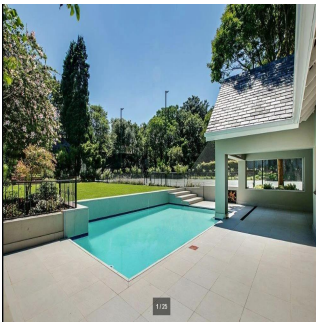

Penthouse

Impressive 4 Bedroom Family House For Rent In Hyde Park

Maldives, Soneva Jani, Hangnaameedhoo, 2nd Rd, , 2196,

MONTHLY RENTAL PRICE

USD 5466.00

SALES PRICE

USD 0.00

870 qm 9 rooms 4 bedrooms 5 bathrooms

5 floors 5 qm land area 5 car spaces

Ty Bello

Tttytr
Abuja, Nigeria - Local Time

234 986543223

IMPRESSIVE 4 BEDROOM FAMILY HOME Flawless design with a neutral colour palette this single storey spectacular family home offers a setting with vistas of trees and stunning landscaped garden and water features. Clean lines characterize the modern fluidity allowing easy comfortable indoor/outdoor entertaining with bar on an extensive covered patio to sparkling pool and tennis court. Modern open plan kitchen and separate scullery and pantry with top quality finishes, central island, built-in coffee machine, integrated fridge/freezer and walk in fridge. 4 bedrooms are on the east wing with sliding doors opening to the garden. The master suite has a full bathroom, double shower and walking in dressing room. Security comprises of state of the art alarm system connected to mobile devices, CCTV, high perimeter walls with electric fencing, beams and double electric gates. Double automated garage, double carport and staff accommodation. The property also has a separate complete 2 bed cottage with separate entrance. Positioned on a large stand to maximize building this property presents a rare opportunity to realize one's own trophy home. In close proximity to Hyde Park Shopping Centre and available immediately!

24 Hour Security	Balcony	Fully Fenced	Garage
Landscaped Garden	Swimming Pool	Tennis Court	