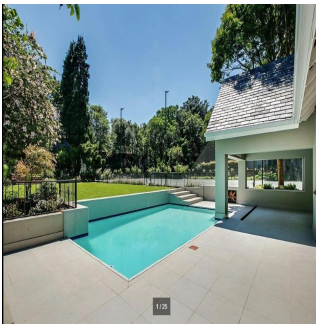

Penthouse

Impressive 4 Bedroom Family House For Rent In Hyde Park

Maldives, Soneva Jani, Hangnaameedhoo, 2nd Rd, , 2196,

MONTHLY RENTAL PRICE

USD 5466.00

SALES PRICE

USD 0.00

 870 qm  9 rooms  4 bedrooms  5 bathrooms

 5 floors  5 qm land area  5 car spaces

Ty Bello

Tttytr
Abuja, Nigeria - Local Time

 234 986543223

IMPRESSIVE 4 BEDROOM FAMILY HOME Flawless design with a neutral colour palette this single storey spectacular family home offers a setting with vistas of trees and stunning landscaped garden and water features. Clean lines characterize the modern fluidity allowing easy comfortable indoor/outdoor entertaining with bar on an extensive covered patio to sparkling pool and tennis court. Modern open plan kitchen and separate scullery and pantry with top quality finishes, central island, built-in coffee machine, integrated fridge/freezer and walk in fridge. 4 bedrooms are on the east wing with sliding doors opening to the garden. The master suite has a full bathroom, double shower and walking in dressing room. Security comprises of state of the art alarm system connected to mobile devices, CCTV, high perimeter walls with electric fencing, beams and double electric gates. Double automated garage, double carport and staff accommodation. The property also has a separate complete 2 bed cottage with separate entrance. Positioned on a large stand to maximize building this property presents a rare opportunity to realize one's own trophy home. In close proximity to Hyde Park Shopping Centre and available immediately!

24 Hour Security	Balcony	Fully Fenced	Garage
Landscaped Garden	Swimming Pool	Tennis Court	