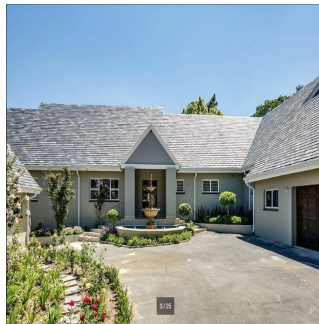

Penthouse

Impressive 4 Bedroom Family House For Rent In Hyde Park

Maldives, Soneva Jani, Hangnaameedhoo, 2nd Rd, , 2196,

MONTHLY RENTAL PRICE

\$ 5466.00

SALES PRICE

\$ 0.00

 870 qm  9 rooms  4 bedrooms  5 bathrooms

 5 floors  5 qm land area  5 car spaces

Ty Bello
Tttytr
Abuja, Nigeria - Local Time

 234 986543223

IMPRESSIVE 4 BEDROOM FAMILY HOME Flawless design with a neutral colour palette this single storey spectacular family home offers a setting with vistas of trees and stunning landscaped garden and water features. Clean lines characterize the modern fluidity allowing easy comfortable indoor/outdoor entertaining with bar on an extensive covered patio to sparkling pool and tennis court. Modern open plan kitchen and separate scullery and pantry with top quality finishes, central island, built-in coffee machine, integrated fridge/freezer and walk in fridge. 4 bedrooms are on the east wing with sliding doors opening to the garden. The master suite has a full bathroom, double shower and walking in dressing room. Security comprises of state of the art alarm system connected to mobile devices, CCTV, high perimeter walls with electric fencing, beams and double electric gates. Double automated garage, double carport and staff accommodation. The property also has a separate complete 2 bed cottage with separate entrance. Positioned on a large stand to maximize building this property presents a rare opportunity to realize one's own trophy home. In close proximity to Hyde Park Shopping Centre and available immediately!

24 Hour Security	Balcony	Fully Fenced	Garage
Landscaped Garden	Swimming Pool	Tennis Court	