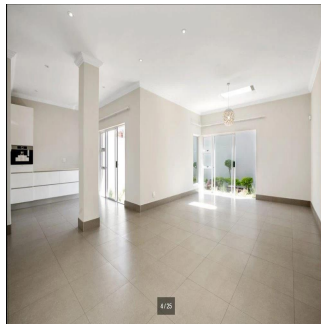

 5 floors  5 qm land area  5 car spaces

Ty Bello
Tttytr
Abuja, Nigeria - Local Time

 234 986543223

IMPRESSIVE 4 BEDROOM FAMILY HOME Flawless design with a neutral colour palette this single storey spectacular family home offers a setting with vistas of trees and stunning landscaped garden and water features. Clean lines characterize the modern fluidity allowing easy comfortable indoor/outdoor entertaining with bar on an extensive covered patio to sparkling pool and tennis court. Modern open plan kitchen and separate scullery and pantry with top quality finishes, central island, built-in coffee machine, integrated fridge/freezer and walk in fridge. 4 bedrooms are on the east wing with sliding doors opening to the garden. The master suite has a full bathroom, double shower and walking in dressing room. Security comprises of state of the art alarm system connected to mobile devices, CCTV, high perimeter walls with electric fencing, beams and double electric gates. Double automated garage, double carport and staff accommodation. The property also has a separate complete 2 bed cottage with separate entrance. Positioned on a large stand to maximize building this property presents a rare opportunity to realize one's own trophy home. In close proximity to Hyde Park Shopping Centre and available immediately!

24 Hour Security	Balcony	Fully Fenced	Garage
Landscaped Garden	Swimming Pool	Tennis Court	