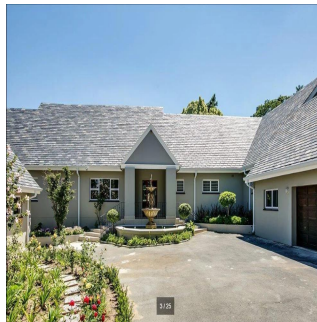

Penthouse

Impressive 4 Bedroom Family House For Rent In Hyde Park

Maldives, Soneva Jani, Hangnaameedhoo, 2nd Rd, , 2196,

MONTHLY RENTAL PRICE

USD 5466.00

SALES PRICE

USD 0.00

870 qm 9 rooms 4 bedrooms 5 bathrooms

5 floors 5 qm land area 5 car spaces

Ty Bello

Tttytr
Abuja, Nigeria - Local Time

234 986543223

IMPRESSIVE 4 BEDROOM FAMILY HOME Flawless design with a neutral colour palette this single storey spectacular family home offers a setting with vistas of trees and stunning landscaped garden and water features. Clean lines characterize the modern fluidity allowing easy comfortable indoor/outdoor entertaining with bar on an extensive covered patio to sparkling pool and tennis court. Modern open plan kitchen and separate scullery and pantry with top quality finishes, central island, built-in coffee machine, integrated fridge/freezer and walk in fridge. 4 bedrooms are on the east wing with sliding doors opening to the garden. The master suite has a full bathroom, double shower and walking in dressing room. Security comprises of state of the art alarm system connected to mobile devices, CCTV, high perimeter walls with electric fencing, beams and double electric gates. Double automated garage, double carport and staff accommodation. The property also has a separate complete 2 bed cottage with separate entrance. Positioned on a large stand to maximize building this property presents a rare opportunity to realize one's own trophy home. In close proximity to Hyde Park Shopping Centre and available immediately!

24 Hour Security	Balcony	Fully Fenced	Garage
Landscaped Garden	Swimming Pool	Tennis Court	