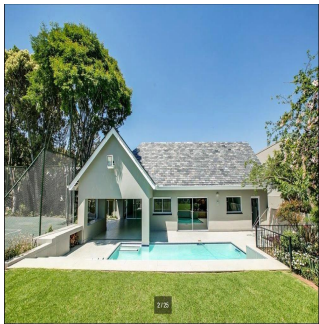

Penthouse

Impressive 4 Bedroom Family House For Rent In Hyde Park

Maldives, Soneva Jani, Hangnaameedhoo, 2nd Rd, , 2196,

MONTHLY RENTAL PRICE

\$ 5466.00

SALES PRICE

\$ 0.00

 870 qm  9 rooms  4 bedrooms  5 bathrooms

 5 floors  5 qm land area  5 car spaces

Ty Bello
Tttytr
Abuja, Nigeria - Local Time

 234 986543223

IMPRESSIVE 4 BEDROOM FAMILY HOME Flawless design with a neutral colour palette this single storey spectacular family home offers a setting with vistas of trees and stunning landscaped garden and water features. Clean lines characterize the modern fluidity allowing easy comfortable indoor/outdoor entertaining with bar on an extensive covered patio to sparkling pool and tennis court. Modern open plan kitchen and separate scullery and pantry with top quality finishes, central island, built-in coffee machine, integrated fridge/freezer and walk in fridge. 4 bedrooms are on the east wing with sliding doors opening to the garden. The master suite has a full bathroom, double shower and walking in dressing room. Security comprises of state of the art alarm system connected to mobile devices, CCTV, high perimeter walls with electric fencing, beams and double electric gates. Double automated garage, double carport and staff accommodation. The property also has a separate complete 2 bed cottage with separate entrance. Positioned on a large stand to maximize building this property presents a rare opportunity to realize one's own trophy home. In close proximity to Hyde Park Shopping Centre and available immediately!

24 Hour Security	Balcony	Fully Fenced	Garage
Landscaped Garden	Swimming Pool	Tennis Court	