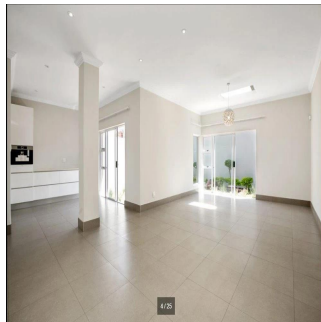

Penthouse

Impressive 4 Bedroom Family House For Rent In Hyde Park

Maldives, Soneva Jani, Hangnaameedhoo, 2nd Rd, , 2196,

MONTHLY RENTAL PRICE

USD 5466.00

SALES PRICE

USD 0.00

870 qm 9 rooms 4 bedrooms 5 bathrooms

5 floors 5 qm land area 5 car spaces

Ty Bello

Tttytr
Abuja, Nigeria - Local Time

234 986543223

IMPRESSIVE 4 BEDROOM FAMILY HOME Flawless design with a neutral colour palette this single storey spectacular family home offers a setting with vistas of trees and stunning landscaped garden and water features. Clean lines characterize the modern fluidity allowing easy comfortable indoor/outdoor entertaining with bar on an extensive covered patio to sparkling pool and tennis court. Modern open plan kitchen and separate scullery and pantry with top quality finishes, central island, built-in coffee machine, integrated fridge/freezer and walk in fridge. 4 bedrooms are on the east wing with sliding doors opening to the garden. The master suite has a full bathroom, double shower and walking in dressing room. Security comprises of state of the art alarm system connected to mobile devices, CCTV, high perimeter walls with electric fencing, beams and double electric gates. Double automated garage, double carport and staff accommodation. The property also has a separate complete 2 bed cottage with separate entrance. Positioned on a large stand to maximize building this property presents a rare opportunity to realize one's own trophy home. In close proximity to Hyde Park Shopping Centre and available immediately!

24 Hour Security	Balcony	Fully Fenced	Garage
Landscaped Garden	Swimming Pool	Tennis Court	