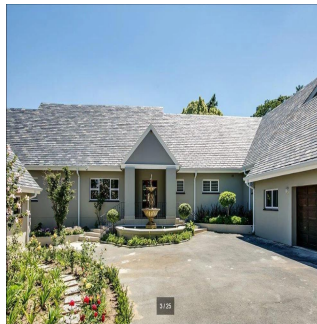

Penthouse

Impressive 4 Bedroom Family House For Rent In Hyde Park

Maldives, Soneva Jani, Hangnaameedhoo, 2nd Rd, , 2196,

MONTHLY RENTAL PRICE

USD 5466.00

SALES PRICE

USD 0.00

 870 qm  9 rooms  4 bedrooms  5 bathrooms

 5 floors  5 qm land area  5 car spaces

Ty Bello

Tttytr
Abuja, Nigeria - Local Time

 234 986543223

IMPRESSIVE 4 BEDROOM FAMILY HOME Flawless design with a neutral colour palette this single storey spectacular family home offers a setting with vistas of trees and stunning landscaped garden and water features. Clean lines characterize the modern fluidity allowing easy comfortable indoor/outdoor entertaining with bar on an extensive covered patio to sparkling pool and tennis court. Modern open plan kitchen and separate scullery and pantry with top quality finishes, central island, built-in coffee machine, integrated fridge/freezer and walk in fridge. 4 bedrooms are on the east wing with sliding doors opening to the garden. The master suite has a full bathroom, double shower and walking in dressing room. Security comprises of state of the art alarm system connected to mobile devices, CCTV, high perimeter walls with electric fencing, beams and double electric gates. Double automated garage, double carport and staff accommodation. The property also has a separate complete 2 bed cottage with separate entrance. Positioned on a large stand to maximize building this property presents a rare opportunity to realize one's own trophy home. In close proximity to Hyde Park Shopping Centre and available immediately!

24 Hour Security	Balcony	Fully Fenced	Garage
Landscaped Garden	Swimming Pool	Tennis Court	