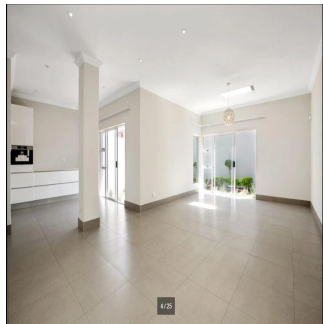

Penthouse

Impressive 4 Bedroom Family House For Rent In Hyde Park

Maldives, Soneva Jani, Hangnaameedhoo, 2nd Rd, , 2196,

MONTHLY RENTAL PRICE

USD 5466.00

SALES PRICE

USD 0.00

 870 qm  9 rooms  4 bedrooms  5 bathrooms

 5 floors  5 qm land area  5 car spaces

Ty Bello

Tttytr
Abuja, Nigeria - Local Time

 234 986543223

IMPRESSIVE 4 BEDROOM FAMILY HOME Flawless design with a neutral colour palette this single storey spectacular family home offers a setting with vistas of trees and stunning landscaped garden and water features. Clean lines characterize the modern fluidity allowing easy comfortable indoor/outdoor entertaining with bar on an extensive covered patio to sparkling pool and tennis court. Modern open plan kitchen and separate scullery and pantry with top quality finishes, central island, built-in coffee machine, integrated fridge/freezer and walk in fridge. 4 bedrooms are on the east wing with sliding doors opening to the garden. The master suite has a full bathroom, double shower and walking in dressing room. Security comprises of state of the art alarm system connected to mobile devices, CCTV, high perimeter walls with electric fencing, beams and double electric gates. Double automated garage, double carport and staff accommodation. The property also has a separate complete 2 bed cottage with separate entrance. Positioned on a large stand to maximize building this property presents a rare opportunity to realize one's own trophy home. In close proximity to Hyde Park Shopping Centre and available immediately!

24 Hour Security	Balcony	Fully Fenced	Garage
Landscaped Garden	Swimming Pool	Tennis Court	