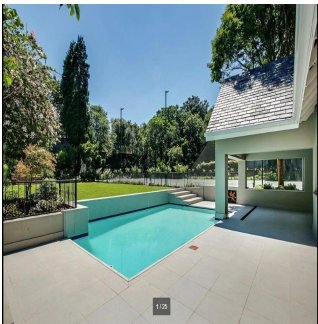

Penthouse

Impressive 4 Bedroom Family House For Rent In Hyde Park

Maldives, Soneva Jani, Hangnaameedhoo, 2nd Rd, , 2196,

MONTHLY RENTAL PRICE

\$ 5466.00

SALES PRICE

\$ 0.00

 870 qm  9 rooms  4 bedrooms  5 bathrooms

 5 floors  5 qm land area  5 car spaces

Ty Bello
Tttytr
Abuja, Nigeria - Local Time

 234 986543223

IMPRESSIVE 4 BEDROOM FAMILY HOME Flawless design with a neutral colour palette this single storey spectacular family home offers a setting with vistas of trees and stunning landscaped garden and water features. Clean lines characterize the modern fluidity allowing easy comfortable indoor/outdoor entertaining with bar on an extensive covered patio to sparkling pool and tennis court. Modern open plan kitchen and separate scullery and pantry with top quality finishes, central island, built-in coffee machine, integrated fridge/freezer and walk in fridge. 4 bedrooms are on the east wing with sliding doors opening to the garden. The master suite has a full bathroom, double shower and walking in dressing room. Security comprises of state of the art alarm system connected to mobile devices, CCTV, high perimeter walls with electric fencing, beams and double electric gates. Double automated garage, double carport and staff accommodation. The property also has a separate complete 2 bed cottage with separate entrance. Positioned on a large stand to maximize building this property presents a rare opportunity to realize one's own trophy home. In close proximity to Hyde Park Shopping Centre and available immediately!

24 Hour Security	Balcony	Fully Fenced	Garage
Landscaped Garden	Swimming Pool	Tennis Court	