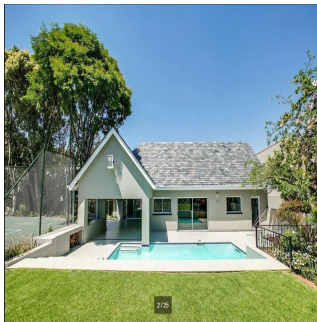

Penthouse

Impressive 4 Bedroom Family House For Rent In Hyde Park

Maldives, Soneva Jani, Hangnaameedhoo, 2nd Rd, , 2196,

MONTHLY RENTAL PRICE

USD 5466.00

SALES PRICE

USD 0.00

870 qm 9 rooms 4 bedrooms 5 bathrooms

5 floors 5 qm land area 5 car spaces

Ty Bello

Tttytr
Abuja, Nigeria - Local Time

234 986543223

IMPRESSIVE 4 BEDROOM FAMILY HOME Flawless design with a neutral colour palette this single storey spectacular family home offers a setting with vistas of trees and stunning landscaped garden and water features. Clean lines characterize the modern fluidity allowing easy comfortable indoor/outdoor entertaining with bar on an extensive covered patio to sparkling pool and tennis court. Modern open plan kitchen and separate scullery and pantry with top quality finishes, central island, built-in coffee machine, integrated fridge/freezer and walk in fridge. 4 bedrooms are on the east wing with sliding doors opening to the garden. The master suite has a full bathroom, double shower and walking in dressing room. Security comprises of state of the art alarm system connected to mobile devices, CCTV, high perimeter walls with electric fencing, beams and double electric gates. Double automated garage, double carport and staff accommodation. The property also has a separate complete 2 bed cottage with separate entrance. Positioned on a large stand to maximize building this property presents a rare opportunity to realize one's own trophy home. In close proximity to Hyde Park Shopping Centre and available immediately!

24 Hour Security	Balcony	Fully Fenced	Garage
Landscaped Garden	Swimming Pool	Tennis Court	