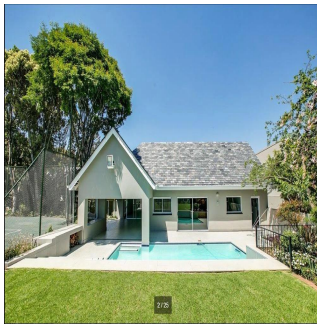

Penthouse

Impressive 4 Bedroom Family House For Rent In Hyde Park

Maldives, Soneva Jani, Hangnaameedhoo, 2nd Rd, , 2196,

MONTHLY RENTAL PRICE

USD 5466.00

SALES PRICE

USD 0.00

 870 qm  9 rooms  4 bedrooms  5 bathrooms

 5 floors  5 qm land area  5 car spaces

Ty Bello

Tttytr
Abuja, Nigeria - Local Time

 234 986543223

IMPRESSIVE 4 BEDROOM FAMILY HOME Flawless design with a neutral colour palette this single storey spectacular family home offers a setting with vistas of trees and stunning landscaped garden and water features. Clean lines characterize the modern fluidity allowing easy comfortable indoor/outdoor entertaining with bar on an extensive covered patio to sparkling pool and tennis court. Modern open plan kitchen and separate scullery and pantry with top quality finishes, central island, built-in coffee machine, integrated fridge/freezer and walk in fridge. 4 bedrooms are on the east wing with sliding doors opening to the garden. The master suite has a full bathroom, double shower and walking in dressing room. Security comprises of state of the art alarm system connected to mobile devices, CCTV, high perimeter walls with electric fencing, beams and double electric gates. Double automated garage, double carport and staff accommodation. The property also has a separate complete 2 bed cottage with separate entrance. Positioned on a large stand to maximize building this property presents a rare opportunity to realize one's own trophy home. In close proximity to Hyde Park Shopping Centre and available immediately!

24 Hour Security	Balcony	Fully Fenced	Garage
Landscaped Garden	Swimming Pool	Tennis Court	