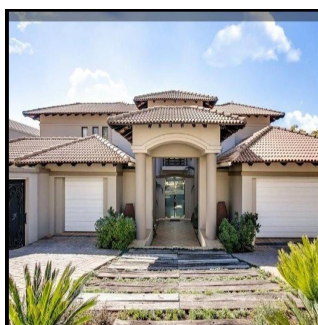

Penthouse

Beautiful 4 Bedroom House For Rent In Morningside

South Africa, Western Cape, Plettenberg Bay, W Rd S, , 2057,

MONTHLY RENTAL PRICE

USD 7279.00

SALES PRICE

USD 0.00

- 🏠 900 qm
- 🏠 8 rooms
- 🛏 4 bedrooms
- 🚿 4 bathrooms
- 🏠 4 floors
- 📏 4 qm land area
- 🚗 4 car spaces

Ty Bello
Tttytr
Abuja, Nigeria - Local Time

📞 234 986543223

UNRIVALLED LIVING IN PRESTIGIOUS CLOUDS END This beautiful home is located on the largest stand in the sought after Clouds End. There are 4 well-proportioned bedrooms, with the master being a suite. There is a built in study/library downstairs and an underground basement that can be used as a cinema. Back-up generator, piped surround sound and walk in cold room complete the value proposition. Security is unrivalled with 24hr guards, dedicated car patrol in the complex, high perimeter walls with 2 meter electric fencing, CCTV, and high end alarm system. Convenience is assured with shopping and entertainment just 2 minutes away. Schools in close proximity include Crawford, St Stithians, King Davids, Redhill, Bressure House, British International School and the French School.

24 Hour Security	Balcony	Courtyard	Fully Fenced
Garage	Open Space		