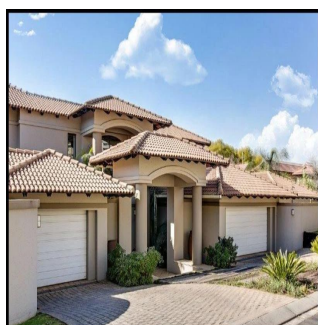

Penthouse

Beautiful 4 Bedroom House For Rent In Morningside

South Africa, Western Cape, Plettenberg Bay, W Rd S, , 2057,

MONTHLY RENTAL PRICE

USD 7279.00

SALES PRICE

USD 0.00

- 🏠 900 qm
- 🏠 8 rooms
- 🛏 4 bedrooms
- 🚿 4 bathrooms
- 🏠 4 floors
- 📏 4 qm land area
- 🚗 4 car spaces

Ty Bello
Tttytr
Abuja, Nigeria - Local Time

📞 234 986543223

UNRIVALLED LIVING IN PRESTIGIOUS CLOUDS END This beautiful home is located on the largest stand in the sought after Clouds End. There are 4 well-proportioned bedrooms, with the master being a suite. There is a built in study/library downstairs and an underground basement that can be used as a cinema. Back-up generator, piped surround sound and walk in cold room complete the value proposition. Security is unrivalled with 24hr guards, dedicated car patrol in the complex, high perimeter walls with 2 meter electric fencing, CCTV, and high end alarm system. Convenience is assured with shopping and entertainment just 2 minutes away. Schools in close proximity include Crawford, St Stithians, King Davids, Redhill, Bressure House, British International School and the French School.

24 Hour Security	Balcony	Courtyard	Fully Fenced
Garage	Open Space		