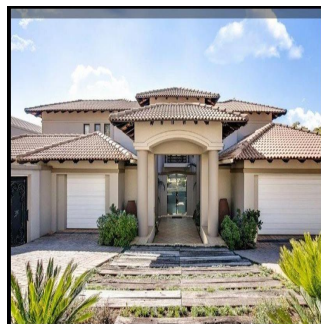

Penthouse

Beautiful 4 Bedroom House For Rent In Morningside

South Africa, Western Cape, Plettenberg Bay, W Rd S, , 2057,

MONTHLY RENTAL PRICE

\$ 7279.00

SALES PRICE

\$ 0.00

-  900 qm
-  8 rooms
-  4 bedrooms
-  4 bathrooms
-  4 floors
-  4 qm land area
-  4 car spaces

Ty Bello
Tttytr
Abuja, Nigeria - Local Time

 234 986543223

UNRIVALLED LIVING IN PRESTIGIOUS CLOUDS END This beautiful home is located on the largest stand in the sought after Clouds End. There are 4 well-proportioned bedrooms, with the master being a suite. There is a built in study/library downstairs and an underground basement that can be used as a cinema. Back-up generator, piped surround sound and walk in cold room complete the value proposition. Security is unrivalled with 24hr guards, dedicated car patrol in the complex, high perimeter walls with 2 meter electric fencing, CCTV, and high end alarm system. Convenience is assured with shopping and entertainment just 2 minutes away. Schools in close proximity include Crawford, St Stithians, King Davids, Redhill, Bressure House, British International School and the French School.

24 Hour Security	Balcony	Courtyard	Fully Fenced
Garage	Open Space		