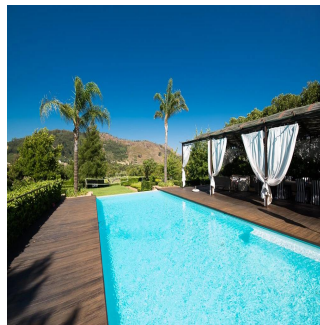

Badmus Dann
Badmus Real Estate Company
Lagos, Nigeria - Local Time

📞 234 8884843848

At La Chaumière the owners have created an exceptional home but have also retained it as a true working farm. This beautifully positioned family home is set in a quiet and private pocket of Franschhoek, it is ideal for the large family and for the entertainer. This is the ultimate luxury estate, located in the middle of one of the most desirable towns in South Africa. Franschhoek lies just 45 minutes from Cape Town, surrounded by some of South Africa's top private schools and luxury wine estates. From this estate one can walk to some of South Africa's best restaurants. The home comprises 4 en-suite bedrooms, a beautiful reception room with wood burning fireplace, a large kitchen with top of the range appliances and gas stove, plus breakfast room, a formal dining room, lounge and an informal lounge that could be converted into another bedroom. The front patio boasts a wood burning pizza oven and the back patio accommodates the "grill area", a 18 m heated rim-flow swimming pool and a fully equipped gym with sauna / hammam, a tennis court and it's own helipad and hanger. Enjoying an idyllic elevated position, mountain views, sculpted gardens and excellent flow between inside and out, makes this one of the most desirable residences in Franschhoek.