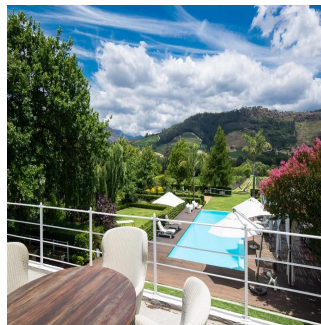

Badmus Dann
Badmus Real Estate Company
Lagos, Nigeria - Local Time

📞 234 8884843848

At La Chaumière the owners have created an exceptional home but have also retained it as a true working farm. This beautifully positioned family home is set in a quiet and private pocket of Franschhoek, it is ideal for the large family and for the entertainer. This is the ultimate luxury estate, located in the middle of one of the most desirable towns in South Africa. Franschhoek lies just 45 minutes from Cape Town, surrounded by some of South Africa's top private schools and luxury wine estates. From this estate one can walk to some of South Africa's best restaurants. The home comprises 4 en-suite bedrooms, a beautiful reception room with wood burning fireplace, a large kitchen with top of the range appliances and gas stove, plus breakfast room, a formal dining room, lounge and an informal lounge that could be converted into another bedroom. The front patio boasts a wood burning pizza oven and the back patio accommodates the "grill area", a 18 m heated rim-flow swimming pool and a fully equipped gym with sauna / hammam, a tennis court and it's own helipad and hanger. Enjoying an idyllic elevated position, mountain views, sculpted gardens and excellent flow between inside and out, makes this one of the most desirable residences in Franschhoek.