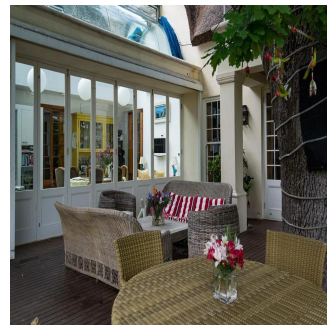

Badmus Dann
Badmus Real Estate Company
Lagos, Nigeria - Local Time

📞 234 8884843848

At La Chaumière the owners have created an exceptional home but have also retained it as a true working farm. This beautifully positioned family home is set in a quiet and private pocket of Franschhoek, it is ideal for the large family and for the entertainer. This is the ultimate luxury estate, located in the middle of one of the most desirable towns in South Africa. Franschhoek lies just 45 minutes from Cape Town, surrounded by some of South Africa's top private schools and luxury wine estates. From this estate one can walk to some of South Africa's best restaurants. The home comprises 4 en-suite bedrooms, a beautiful reception room with wood burning fireplace, a large kitchen with top of the range appliances and gas stove, plus breakfast room, a formal dining room, lounge and an informal lounge that could be converted into another bedroom. The front patio boasts a wood burning pizza oven and the back patio accommodates the "grill area", a 18 m heated rim-flow swimming pool and a fully equipped gym with sauna / hammam, a tennis court and it's own helipad and hanger. Enjoying an idyllic elevated position, mountain views, sculpted gardens and excellent flow between inside and out, makes this one of the most desirable residences in Franschhoek.