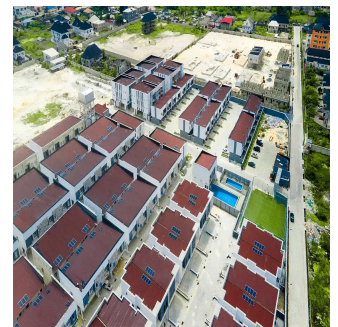

Penthouse

Beautiful 2 Bedroom Apartment For Sale In Citadel Views Estate Phase 1, Lagos

South Africa, Gauteng, Kempton Park, Road 7, , 106104,

SALES PRICE

NGN 55000000.00

- 🏠 500 qm
- 🏠 4 rooms
- 🛏 2 bedrooms
- 🚿 2 bathrooms
- 🏠 2 floors
- 📏 2 qm land area
- 🚗 2 car spaces

Uche Emordi

Own A Home Property

Lagos, Nigeria - Local Time

234 807 775 1086

Citadel Views Estate (CVE), a leading sustainable residential housing development company with a commitment to making exquisite living affordable to all through an array of housing options with exceptional features at a decent budget.