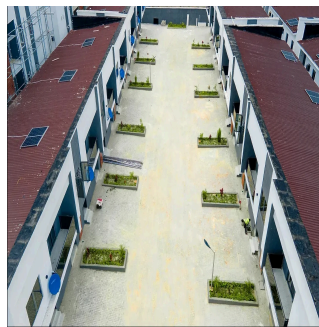

Citadel Views Estate (CVE), a leading sustainable residential housing development company with a commitment to making exquisite living affordable to all through an array of housing options with exceptional features at a decent budget.

Our homes here are designed with cutting-edge scalable solar solutions that let each household get its own power while still being connected to our local grid and gas-powered backup generators.

The result is an aspirational home environment where residents can excel without having to worry about high service charges. So, irrespective of your specific requirements, your search stops here as your aspirational home now has a real address.

Call to schedule a viewing!

Available From: 07.10.2024