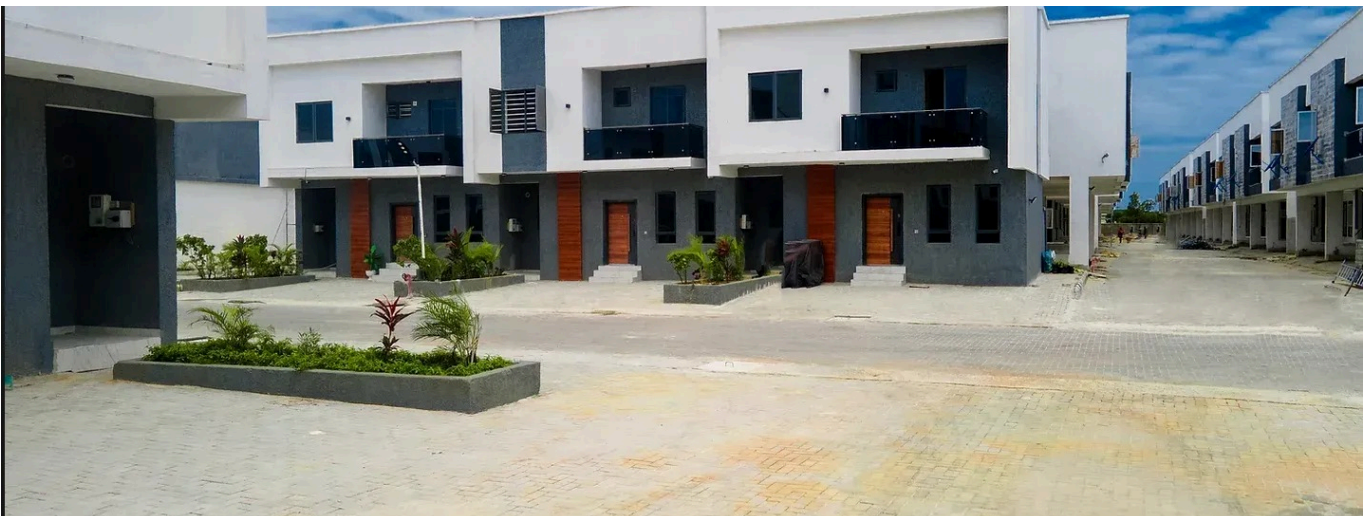

Penthouse

Beautiful 2 Bedroom Apartment For Sale In Citadel Views Estate Phase 1, Lagos

South Africa, Gauteng, Kempton Park, Road 7, , 106104,

SALES PRICE

NGN 55000000.00

- 🏠 500 qm
- 🏠 4 rooms
- 🛏 2 bedrooms
- 🚿 2 bathrooms
- 🏠 2 floors
- 📏 2 qm land area
- 🚗 2 car spaces

Uche Emordi

Own A Home Property

Lagos, Nigeria - Local Time

234 807 775 1086

Citadel Views Estate (CVE), a leading sustainable residential housing development company with a commitment to making exquisite living affordable to all through an array of housing options with exceptional features at a decent budget.

Our homes here are designed with cutting-edge scalable solar solutions that let each household get its own power while still being connected to our local grid and gas-powered backup generators.

The result is an aspirational home environment where residents can excel without having to worry about high service charges. So, irrespective of your specific requirements, your search stops here as your aspirational home now has a real address.