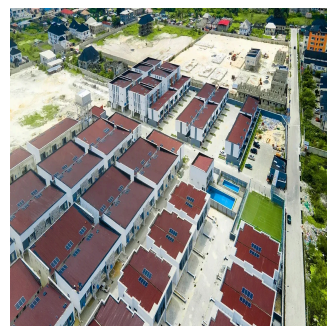

Penthouse

Beautiful 2 Bedroom Apartment For Sale In Citadel Views Estate Phase 1, Lagos

South Africa, Gauteng, Kempton Park, Road 7, , 106104,

SALES PRICE

NGN 55000000.00

- 🏠 500 qm
- 🏠 4 rooms
- 🛏 2 bedrooms
- 🚿 2 bathrooms
- 🏠 2 floors
- 📏 2 qm land area
- 🚗 2 car spaces

Uche Emordi

Own A Home Property

Lagos, Nigeria - Local Time

📞 234 807 775 1086

Citadel Views Estate (CVE), a leading sustainable residential housing development company with a commitment to making exquisite living affordable to all through an array of housing options with exceptional features at a decent budget.