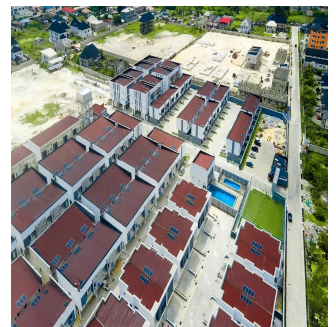

# Beautiful 4 Bedroom Apartment For Sale In Citadel Views Estate Phase 1

South Africa, Gauteng, Lethabong, , , 106104,

SALES PRICE

**NGN 95000000.00**

- 🏠 500 qm
- 🏠 7 rooms
- 🛏 4 bedrooms
- 🚿 3 bathrooms
- 🏠 3 floors
- 📏 3 qm land area
- 🚗 3 car spaces

**Uche Emordi**

Own A Home Property

Lagos, Nigeria - Local Time

📞 234 807 775 1086

This property comes with a BQ and its own private poolCitadel Views Estate (CVE), a leading sustainable residential housing development company with a commitment to making exquisite living affordable to all through an array of housing options with exceptional features at a decent budget.