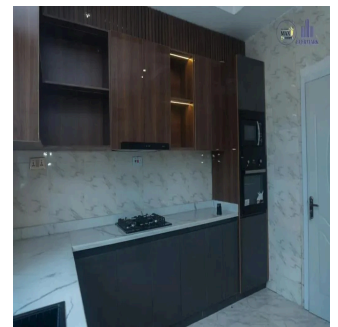

Penthouse

Beautiful 4 Bedroom Apartment For Sale In Orchid Road, Lekki, Lagos

South Africa, Gauteng, Sandton, Orchid Road, , 106104,

SALES PRICE

NGN 150000000.00

- 🏠 500 qm
- 🏠 7 rooms
- 🛏 4 bedrooms
- 🚿 3 bathrooms
- 🏠 3 floors
- 📐 3 qm land area
- 🚗 3 car spaces

Uche Emordi

Own A Home Property

Lagos, Nigeria - Local Time

📞 234 807 775 1086