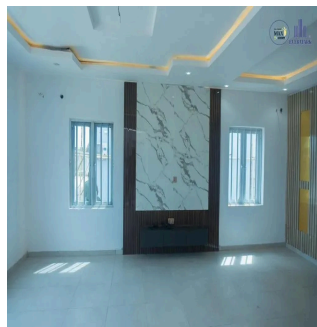

Penthouse

Beautiful 4 Bedroom Apartment For Sale In Orchid Road, Lekki, Lagos

South Africa, Gauteng, Sandton, Orchid Road, , 106104,

SALES PRICE

NGN 150000000.00

- 🏠 500 qm
- 🏠 7 rooms
- 🛏 4 bedrooms
- 🚿 3 bathrooms
- 🏠 3 floors
- 📐 3 qm land area
- 🚗 3 car spaces

Uche Emordi

Own A Home Property

Lagos, Nigeria - Local Time

📞 234 807 775 1086