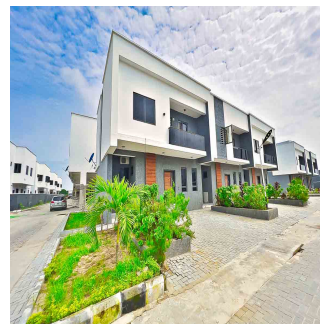

Penthouse

Stunning 4 Bedroom Terrace Apartments For Sale In Ajah, Lagos

South Africa, Gauteng, Sandton, Lekki - Epe Expressway, , ,

SALES PRICE

NGN 38000000.00

 500 qm

 8 rooms

 4 bedrooms

Here's another great opportunity to invest in an off-plan project currently selling below the actual market value.

Citadel Views Estate is located behind the Lagos Business School, and is being developed by one of the most renowned developers in Nigeria with several completed projects.

This Estate features 24 hours power supply, solar energy solutions, swimming pools for adults and kids, Kids play area, Fully fitted Gym, good access roads, Round the clock security and more.

This Iconic estate is perfect for you and your family, whether you are a first time home buyer or an investor.