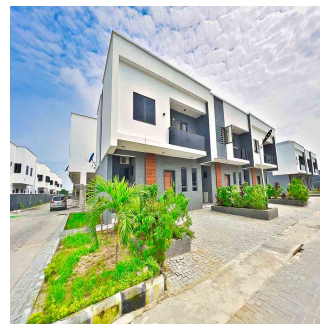

Penthouse

Stunning 4 Bedroom Terrace Apartments For Sale In Ajah, Lagos

South Africa, Gauteng, Sandton, Lekki - Epe Expressway, , ,

SALES PRICE

NGN 38000000.00

- 🏠 500 qm
- 🏠 8 rooms
- 🛏 4 bedrooms
- 🚿 4 bathrooms
- 🏠 4 floors
- 📐 4 qm land area
- 🚗 4 car spaces

Confidence Molade

Eden Oasis Realty

Lekki, Nigeria - Local Time

234 7060614389

Here's another great opportunity to invest in an off-plan project currently selling below the actual market value.

Citadel Views Estate is located behind the Lagos Business School, and is being developed by one of the most renowned developers in Nigeria with several completed projects.

This Estate features 24 hours power supply, solar energy solutions, swimming pools for adults and kids, Kids play area, Fully fitted Gym, good access roads, Round the clock security and more.

This Iconic estate is perfect for you and your family, whether you are a first time home buyer or an investor.

NEIGHBOURHOOD

- Lagos Business School
- Abraham Adesanya Estate
- Ajah Bridge
- Blenco Supermarket
- Novare Mall
- Sky Mall

Available From: 24.09.2024

Floor: 4 Floors: 4 Year Built: 2017 Car Spaces: 4 Year Of Construction: 2017 Type: Office