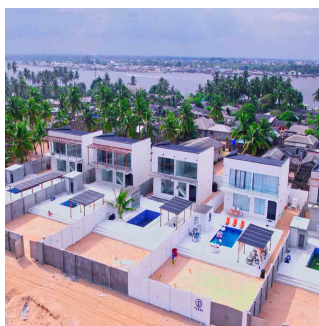

# Ideal 3 Bedroom Residential Resort For Sale In Ilashe Island, Lagos

South Africa, Gauteng, Sandton, Ilashe, , ,

SALES PRICE

**USD 15168.25**

- 🏠 200 qm
- 🏠 6 rooms
- 🛏 3 bedrooms
- 🚿 3 bathrooms
- 🏠 3 floors
- 📏 3 qm land area
- 🚗 3 car spaces

**Confidence Molade**

Eden Oasis Realty

Lekki, Nigeria - Local Time

234 7060614389

Panche Villas Ilashe Private Beach Resort is located on Snake Island off the Lagos coast along the Badagry Creek.

Along its coasts, lies beautifully arranged coconut trees, crystal white sand ushering you from the lagoon front down to the Atlantic ocean.

The prestigious Panche Villa Beach Resort is located in this beautifully crafted environment Surrounded by Nature at its very best. Ilashe Beach is one of the luxurious beach resorts in Nigeria.

It is the perfect weekend getaway, due to its location, exclusivity and privacy. It is also one of those hidden treasures in Lagos specially made for the rich and wealthy.