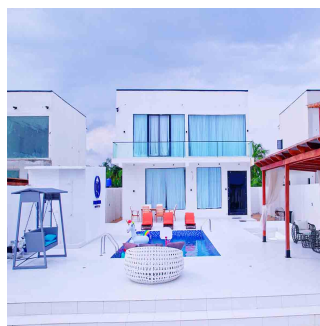

# Ideal 3 Bedroom Residential Resort For Sale In Ilashe Island, Lagos

South Africa, Gauteng, Sandton, Ilashe, , ,

SALES PRICE

**USD 15168.25**

- 🏠 200 qm
- 🏠 6 rooms
- 🛏 3 bedrooms
- 🚿 3 bathrooms
- 🏠 3 floors
- 📏 3 qm land area
- 🚗 3 car spaces

**Confidence Molade**

Eden Oasis Realty

Lekki, Nigeria - Local Time

234 7060614389

Panche Villas Ilashe Private Beach Resort is located on Snake Island off the Lagos coast along the Badagry Creek.

Along its coasts, lies beautifully arranged coconut trees, crystal white sand ushering you from the lagoon front down to the Atlantic ocean.

The prestigious Panche Villa Beach Resort is located in this beautifully crafted environment Surrounded by Nature at its very best. Ilashe Beach is one of the luxurious beach resorts in Nigeria.

It is the perfect weekend getaway, due to its location, exclusivity and privacy. It is also one of those hidden treasures in Lagos specially made for the rich and wealthy.