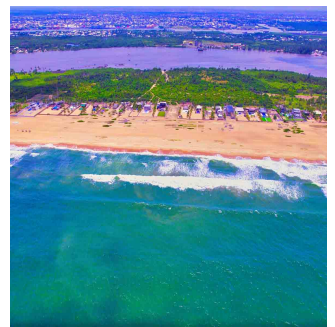

Penthouse

Ideal 3 Bedroom Residential Resort For Sale In Ilashe Island, Lagos

South Africa, Gauteng, Sandton, Ilashe, , ,

SALES PRICE

USD 15168.25

- 🏠 200 qm
- 🏠 6 rooms
- 🛏 3 bedrooms
- 🚿 3 bathrooms
- 🏠 3 floors
- 📏 3 qm land area
- 🚗 3 car spaces

Confidence Molade

Eden Oasis Realty

Lekki, Nigeria - Local Time

📞 234 7060614389

Panche Villas Ilashe Private Beach Resort is located on Snake Island off the Lagos coast along the Badagry Creek.

Along its coasts, lies beautifully arranged coconut trees, crystal white sand ushering you from the lagoon front down to the Atlantic ocean.

The prestigious Panche Villa Beach Resort is located in this beautifully crafted environment Surrounded by Nature at its very best. Ilashe Beach is one of the luxurious beach resorts in Nigeria.

It is the perfect weekend getaway, due to its location, exclusivity and privacy. It is also one of those hidden treasures in Lagos specially made for the rich and wealthy.

NEIGHBOURHOOD

- Snake Island
- Inegbe Resort
- La Manga Resort
- Pop Beach Club
- Victoria Island

Access Routes

- Lekki Phase 1
- Victoria Island
- Ikoyi
- Ikorodu
- Amuwo Odofin

Available From: 24.09.2024