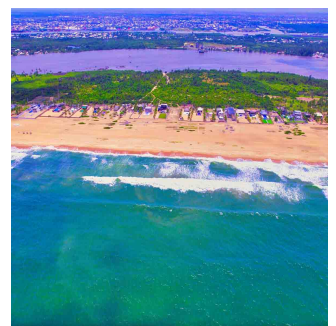

# Ideal 3 Bedroom Residential Resort For Sale In Ilashe Island, Lagos

South Africa, Gauteng, Sandton, Ilashe, , ,

SALES PRICE

**USD 15168.25**

- 🏠 200 qm
- 🏠 6 rooms
- 🛏 3 bedrooms
- 🚿 3 bathrooms
- 🏠 3 floors
- 📏 3 qm land area
- 🚗 3 car spaces

**Confidence Molade**

Eden Oasis Realty

Lekki, Nigeria - Local Time

234 7060614389

Panche Villas Ilashe Private Beach Resort is located on Snake Island off the Lagos coast along the Badagry Creek.

Along its coasts, lies beautifully arranged coconut trees, crystal white sand ushering you from the lagoon front down to the Atlantic ocean.

The prestigious Panche Villa Beach Resort is located in this beautifully crafted environment Surrounded by Nature at its very best. Ilashe Beach is one of the luxurious beach resorts in Nigeria.

It is the perfect weekend getaway, due to its location, exclusivity and privacy. It is also one of those hidden treasures in Lagos specially made for the rich and wealthy.

NEIGHBOURHOOD

- Snake Island
- Inegbe Resort
- La Manga Resort
- Pop Beach Club
- Victoria Island

Access Routes

- Lekki Phase 1
- Victoria Island
- Ikoyi
- Ikorodu
- Amuwo Odofin

Available From: 24.09.2024