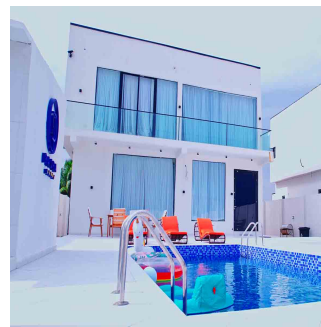

Penthouse

Ideal 3 Bedroom Residential Resort For Sale In Ilashe Island, Lagos

South Africa, Gauteng, Sandton, Ilashe, , ,

SALES PRICE

USD 15168.25

- 🏠 200 qm
- 🏠 6 rooms
- 🛏 3 bedrooms
- 🚿 3 bathrooms
- 🏠 3 floors
- 📏 3 qm land area
- 🚗 3 car spaces

Confidence Molade

Eden Oasis Realty

Lekki, Nigeria - Local Time

📞 234 7060614389

Panche Villas Ilashe Private Beach Resort is located on Snake Island off the Lagos coast along the Badagry Creek.

Along its coasts, lies beautifully arranged coconut trees, crystal white sand ushering you from the lagoon front down to the Atlantic ocean.

The prestigious Panche Villa Beach Resort is located in this beautifully crafted environment Surrounded by Nature at its very best. Ilashe Beach is one of the luxurious beach resorts in Nigeria.

It is the perfect weekend getaway, due to its location, exclusivity and privacy. It is also one of those hidden treasures in Lagos specially made for the rich and wealthy.