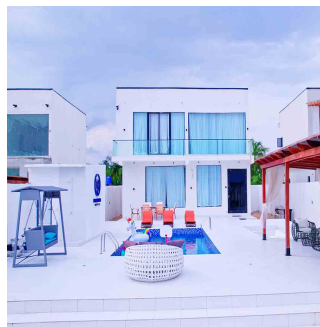

Penthouse

Ideal 3 Bedroom Residential Resort For Sale In Ilashe Island, Lagos

South Africa, Gauteng, Sandton, Ilashe, , ,

SALES PRICE

USD 15168.25

- 🏠 200 qm
- 🏠 6 rooms
- 🛏 3 bedrooms
- 🚿 3 bathrooms
- 🏠 3 floors
- 📏 3 qm land area
- 🚗 3 car spaces

Confidence Molade

Eden Oasis Realty

Lekki, Nigeria - Local Time

📞 234 7060614389

Panche Villas Ilashe Private Beach Resort is located on Snake Island off the Lagos coast along the Badagry Creek.

Along its coasts, lies beautifully arranged coconut trees, crystal white sand ushering you from the lagoon front down to the Atlantic ocean.

The prestigious Panche Villa Beach Resort is located in this beautifully crafted environment Surrounded by Nature at its very best. Ilashe Beach is one of the luxurious beach resorts in Nigeria.

It is the perfect weekend getaway, due to its location, exclusivity and privacy. It is also one of those hidden treasures in Lagos specially made for the rich and wealthy.