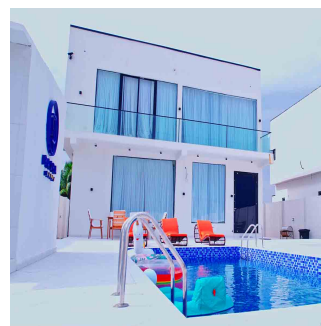

# Ideal 3 Bedroom Residential Resort For Sale In Ilashe Island, Lagos

South Africa, Gauteng, Sandton, Ilashe, , ,

SALES PRICE

**USD 15168.25**

- 🏠 200 qm
- 🏠 6 rooms
- 🛏 3 bedrooms
- 🚿 3 bathrooms
- 🏠 3 floors
- 📏 3 qm land area
- 🚗 3 car spaces

**Confidence Molade**

Eden Oasis Realty

Lekki, Nigeria - Local Time

234 7060614389

Panche Villas Ilashe Private Beach Resort is located on Snake Island off the Lagos coast along the Badagry Creek.

Along its coasts, lies beautifully arranged coconut trees, crystal white sand ushering you from the lagoon front down to the Atlantic ocean.

The prestigious Panche Villa Beach Resort is located in this beautifully crafted environment Surrounded by Nature at its very best. Ilashe Beach is one of the luxurious beach resorts in Nigeria.

It is the perfect weekend getaway, due to its location, exclusivity and privacy. It is also one of those hidden treasures in Lagos specially made for the rich and wealthy.