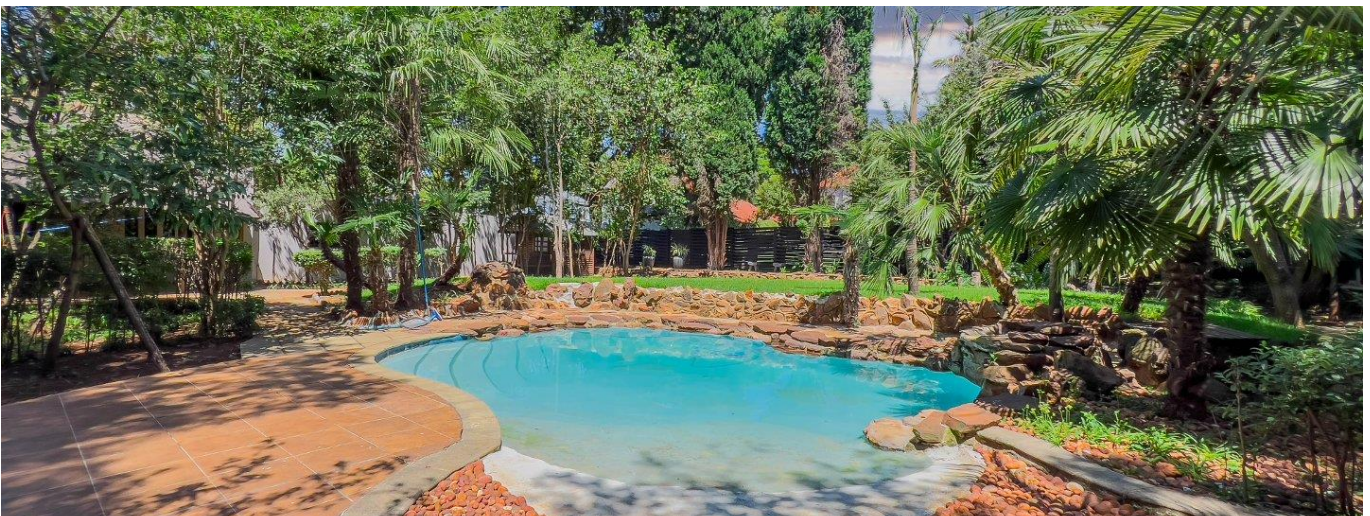

**Nazia Shah**

Infinity Realty Group

Sandton, South Africa - Local Time

27 82 599 0744

Introducing a pristine 2-bedroom townhouse for rent in the coveted neighborhood of Houghton. Step into luxury with a spacious patio, seamlessly connecting to an open-plan dining room and lounge, perfect for entertaining or unwinding.

Amenities nearby are

Rosebank Mall

Killarney Mall

Killarney Country Club and Houghton Golf Course

Kingsmead college.

Please get in touch with us for additional details!

Available From: 16.09.2024

Floor: 4    Floors: 4    Year Built: 2017    Car Spaces: 4    Year Of Construction: 2017    Type: Office

## Outdoor Amenities

24 Hour Security	Garden	Secure Parking	Swimming Pool
------------------	--------	----------------	---------------