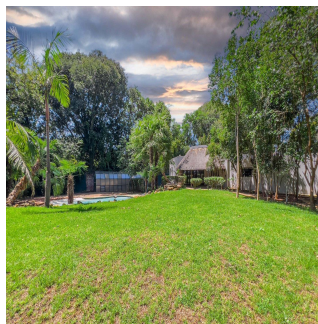

**Nazia Shah**

Infinity Realty Group

Sandton, South Africa - Local Time

27 82 599 0744

Introducing a pristine 2-bedroom townhouse for rent in the coveted neighborhood of Houghton. Step into luxury with a spacious patio, seamlessly connecting to an open-plan dining room and lounge, perfect for entertaining or unwinding.

Amenities nearby are

Rosebank Mall

Killarney Mall

Killarney Country Club and Houghton Golf Course

Kingsmead college.

Please get in touch with us for additional details!

Available From: 16.09.2024

Floor: 4    Floors: 4    Year Built: 2017    Car Spaces: 4    Year Of Construction: 2017    Type: Office

## Outdoor Amenities

24 Hour Security	Garden	Secure Parking	Swimming Pool
------------------	--------	----------------	---------------