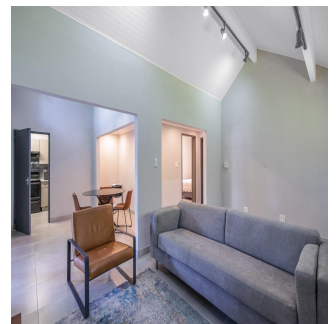

**Nazia Shah**

Infinity Realty Group

Sandton, South Africa - Local Time

27 82 599 0744

Introducing a pristine 2-bedroom townhouse for rent in the coveted neighborhood of Houghton. Step into luxury with a spacious patio, seamlessly connecting to an open-plan dining room and lounge, perfect for entertaining or unwinding.

The generously sized kitchen boasts ample cupboard space and a convenient entrance to the patio, ideal for indoor-outdoor living. Retreat to the main bedroom, offering tranquility and comfort, complete with an en-suite bathroom.