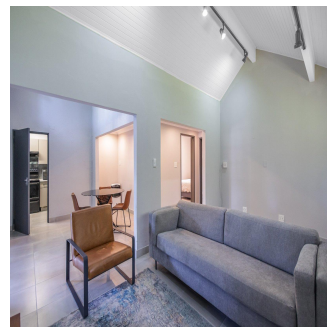

Nazia Shah

Infinity Realty Group

Sandton, South Africa - Local Time

27 82 599 0744

Introducing a pristine 2-bedroom townhouse for rent in the coveted neighborhood of Houghton. Step into luxury with a spacious patio, seamlessly connecting to an open-plan dining room and lounge, perfect for entertaining or unwinding.

The generously sized kitchen boasts ample cupboard space and a convenient entrance to the patio, ideal for indoor-outdoor living. Retreat to the main bedroom, offering tranquility and comfort, complete with an en-suite bathroom.