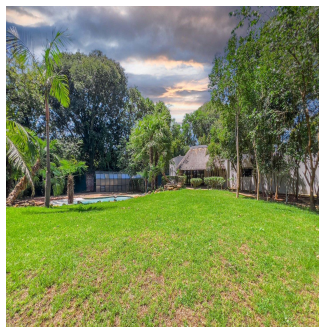

Nazia Shah

Infinity Realty Group

Sandton, South Africa - Local Time

27 82 599 0744

Introducing a pristine 2-bedroom townhouse for rent in the coveted neighborhood of Houghton. Step into luxury with a spacious patio, seamlessly connecting to an open-plan dining room and lounge, perfect for entertaining or unwinding.

24 Hour Security	Garden	Secure Parking	Swimming Pool
------------------	--------	----------------	---------------