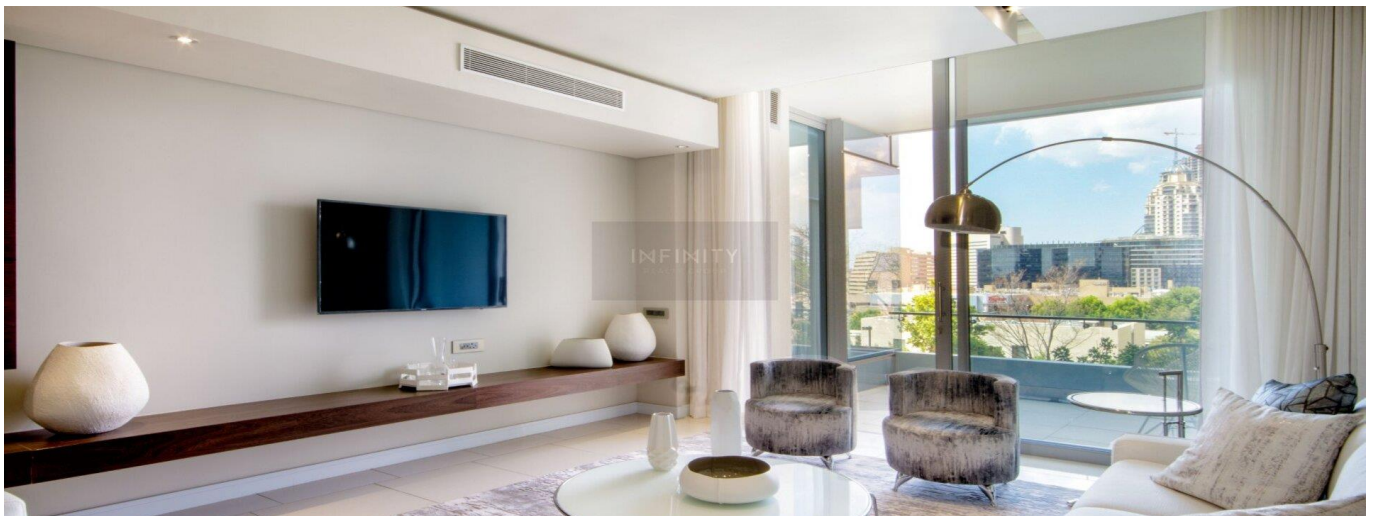

Nazia Shah

Infinity Realty Group

Sandton, South Africa - Local Time

27 82 599 0744

Made to go above and beyond the expectations of the pickiest consumers. The famous Embassy Towers in Sandhurst will soon be a renowned travel destination. This stunningly finished two-bedroom, two-and-a-half-bathroom home features modern furnishings, a fully equipped kitchen, and stunning views.

The Embassy Towers' modern architecture, which features expansive glass panels on its facade and generous proportions, is designed to blend seamlessly with the fashionable central Sandton district while simultaneously serving as a symbol and source of inspiration for future developments.

The Embassy Club Privé - Private dining and meeting rooms.

Consulate Office Suites - Fully equipped executive offices and boardrooms.

Diplomat Fitness Centre - Fully equipped state-of-the-art gym.

Senator Wellness Spa - Fully equipped Spa and treatment room.

The club facilities flow out onto a pool deck and terrace overlooking magnificent landscaped gardens with a floodlit tennis court.

The building houses Hi-tech security with a Porte Cochère, reception and concierge.