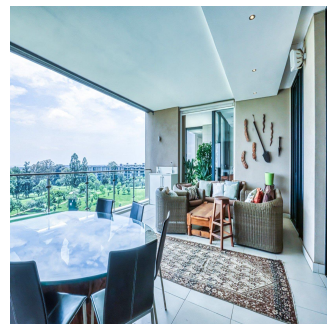

Penthouse

Exquisite 4 Bedroom Apartment For Sale In Houghton Estate

South Africa, KwaZulu-Natal, uMhlanga, 2nd Avenue, , 2198,

SALES PRICE

ZAR 18499000.00

- 398 qm
- 8 rooms
- 4 bedrooms
- 4 bathrooms
- 4 floors
- 4 qm land area
- 4 car spaces

Nazia Shah

Infinity Realty Group

Sandton, South Africa - Local Time

27 82 599 0744