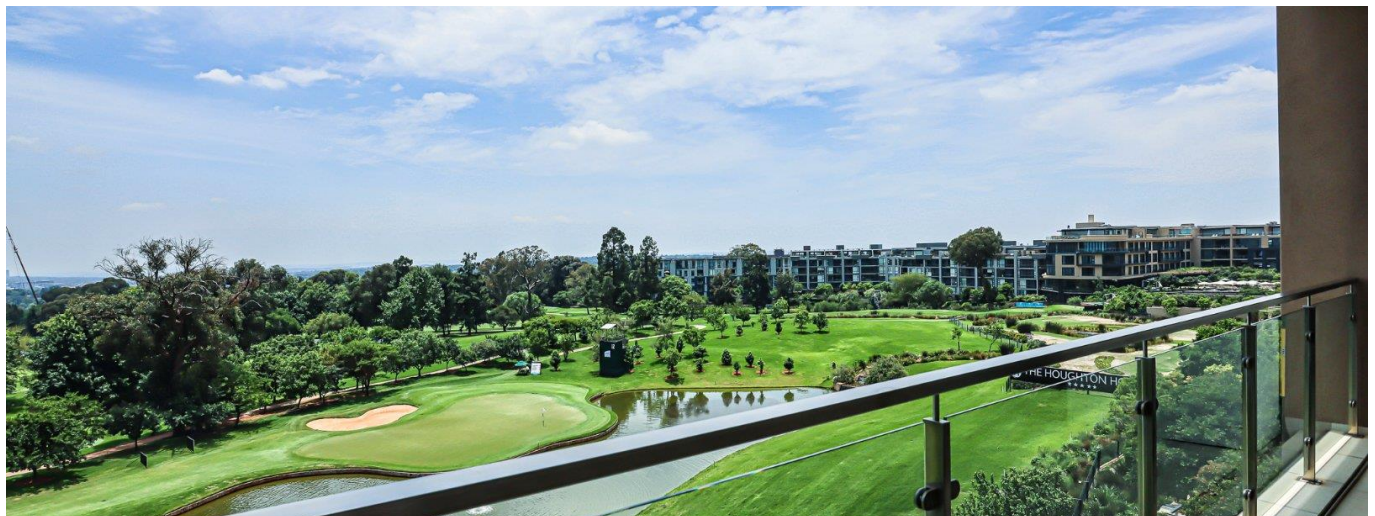

Penthouse

Exquisite 4 Bedroom Apartment For Sale In Houghton Estate

South Africa, KwaZulu-Natal, uMhlanga, 2nd Avenue, , 2198,

SALES PRICE

ZAR 18499000.00

- 398 qm
- 8 rooms
- 4 bedrooms
- 4 bathrooms
- 4 floors
- 4 qm land area
- 4 car spaces

Nazia Shah

Infinity Realty Group

Sandton, South Africa - Local Time

27 82 599 0744