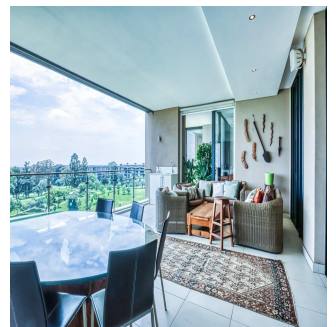

Penthouse

Exquisite 4 Bedroom Apartment For Sale In Houghton Estate

South Africa, KwaZulu-Natal, uMhlanga, 2nd Avenue, , 2198,

SALES PRICE

ZAR 18499000.00

- 398 qm
- 8 rooms
- 4 bedrooms
- 4 bathrooms
- 4 floors
- 4 qm land area
- 4 car spaces

Nazia Shah

Infinity Realty Group

Sandton, South Africa - Local Time

27 82 599 0744