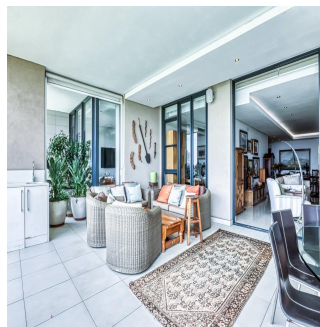

Penthouse

Exquisite 4 Bedroom Apartment For Sale In Houghton Estate

South Africa, KwaZulu-Natal, uMhlanga, 2nd Avenue, , 2198,

SALES PRICE

ZAR 18499000.00

- 398 qm
- 8 rooms
- 4 bedrooms
- 4 bathrooms
- 4 floors
- 4 qm land area
- 4 car spaces

Nazia Shah

Infinity Realty Group

Sandton, South Africa - Local Time

27 82 599 0744