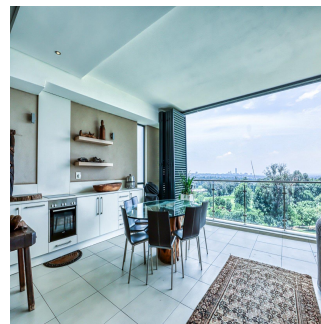

Penthouse

Exquisite 4 Bedroom Apartment For Sale In Houghton Estate

South Africa, KwaZulu-Natal, uMhlanga, 2nd Avenue, , 2198,

SALES PRICE

ZAR 18499000.00

- 398 qm
- 8 rooms
- 4 bedrooms
- 4 bathrooms
- 4 floors
- 4 qm land area
- 4 car spaces

Nazia Shah

Infinity Realty Group

Sandton, South Africa - Local Time

27 82 599 0744