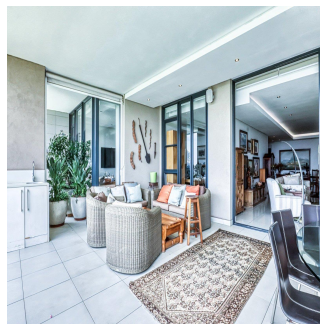

Penthouse

Exquisite 4 Bedroom Apartment For Sale In Houghton Estate

South Africa, KwaZulu-Natal, uMhlanga, 2nd Avenue, , 2198,

SALES PRICE

ZAR 18499000.00

- 398 qm
- 8 rooms
- 4 bedrooms
- 4 bathrooms
- 4 floors
- 4 qm land area
- 4 car spaces

Nazia Shah

Infinity Realty Group

Sandton, South Africa - Local Time

27 82 599 0744