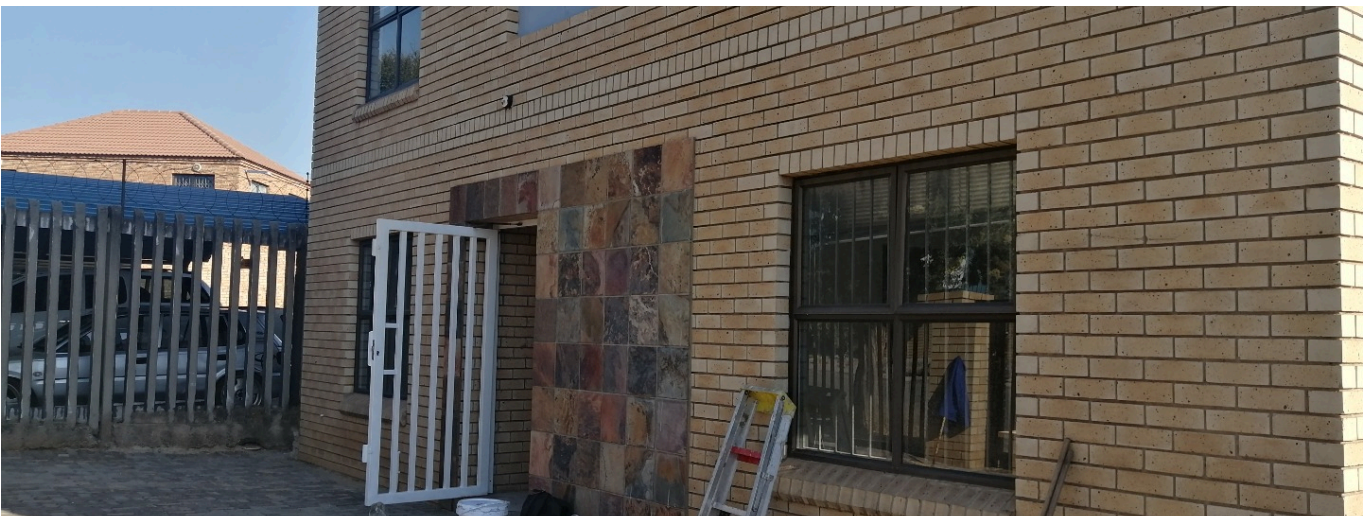

# Upmarket Stand Alone Warehouse For Rent In Founders Hill

South Africa, KwaZulu-Natal, Durban North, Billingham Road, 9, 1609,

MONTHLY RENTAL PRICE

**USD 1744.23**

 450 qm

 rooms

 bedrooms

 bathrooms

 floors

 qm land area

 car spaces

**Anel Delport**

Remax One Kramerville  
Sandton, South Africa - Local Time

27 11 615 4911

This stand alone building is located in the sought after industrial node of Foundersview. Just off Modderfontein road and midway between Kempton Park and Edenvale this area has easy access to the East Rand of Joburg.

Close to all amenities with Greenstone mall 2mins away. The warehouse has good height and natural light. There is 3phase power supplied with 100amps available.

Warehouse measures 300 square meters with one on grade roller shutter door allowing for truck access. Neat double volume offices including reception, meeting rooms boardroom and meeting rooms.

Male and female toilets with small kitchen servicing the building.

Great opportunity to secure corporate building in this prime location.

Available From: 29.07.2024

Floor: 4      Floors: 4      Year Built: 2017      Car Spaces: 4      Year Of Construction: 2017      Type: Office