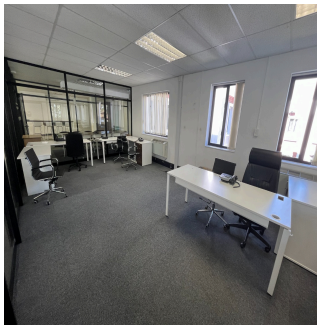

Penthouse

Furnished Office Space For Rent In Rosebank

South Africa, KwaZulu-Natal, Berea, Jan Smuts Avenue, , 2121,

MONTHLY RENTAL PRICE

ZAR 47550.00

- 365 qm
- rooms
- bedrooms
- bathrooms
- floors
- qm land area
- car spaces

Anel Delpont
Remax One Kramerville
Sandton, South Africa - Local Time

27 11 615 4911

Fully furnished offices with internal kitchen and pause area. Reception, boardrooms, offices and open plan area. Easy access to transport routes via Jan Smuts Avenue.

LAYOUT:

Reception, 2 large boardrooms, Meeting room, Large private office, Large open plan area with call centre type seating, breakaway area/internal kitchen.

Feel free to contact RE/MAX to discuss your requirements or to view this property and similar options to rent in Rosebank.

View strictly by appointment only.

Available From: 23.07.2024