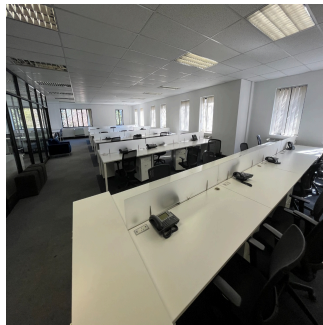

Penthouse

Furnished Office Space For Rent In Rosebank

South Africa, KwaZulu-Natal, Berea, Jan Smuts Avenue, , 2121,

MONTHLY RENTAL PRICE

ZAR 47550.00

- 365 qm
- rooms
- bedrooms
- bathrooms
- floors
- qm land area
- car spaces

Anel Delpont
Remax One Kramerville
Sandton, South Africa - Local Time

27 11 615 4911

Fully furnished offices with internal kitchen and pause area. Reception, boardrooms, offices and open plan area. Easy access to transport routes via Jan Smuts Avenue.

LAYOUT:

Reception, 2 large boardrooms, Meeting room, Large private office, Large open plan area with call centre type seating, breakaway area/internal kitchen.

Feel free to contact RE/MAX to discuss your requirements or to view this property and similar options to rent in Rosebank.

View strictly by appointment only.

Available From: 23.07.2024