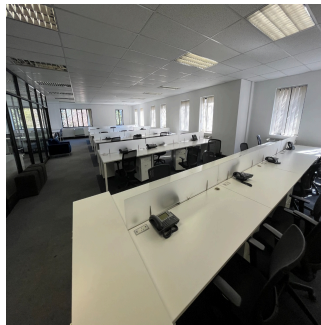

Penthouse

Furnished Office Space For Rent In Rosebank

South Africa, KwaZulu-Natal, Berea, Jan Smuts Avenue, , 2121,

MONTHLY RENTAL PRICE

ZAR 47550.00

- 365 qm
- rooms
- bedrooms
- bathrooms
- floors
- qm land area
- car spaces

Anel Delpont
Remax One Kramerville
Sandton, South Africa - Local Time

27 11 615 4911

Fully furnished offices with internal kitchen and pause area. Reception, boardrooms, offices and open plan area. Easy access to transport routes via Jan Smuts Avenue.

LAYOUT:

Reception, 2 large boardrooms, Meeting room, Large private office, Large open plan area with call centre type seating, breakaway area/internal kitchen.

Feel free to contact RE/MAX to discuss your requirements or to view this property and similar options to rent in Rosebank.

View strictly by appointment only.

Available From: 23.07.2024