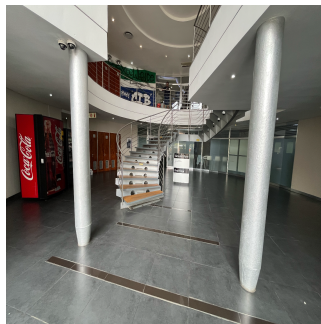

Penthouse

Grade Aaa Commercial Property For Rent In Bedfordview

South Africa, KwaZulu-Natal, Berea, Riley Road Office Park Lane, , 2008,

MONTHLY RENTAL PRICE

ZAR 76320.00

- 636 qm
- rooms
- bedrooms
- bathrooms
- floors
- qm land area
- car spaces

Anel Delpoit
Remax One Kramerville
Sandton, South Africa - Local Time

27 11 615 4911