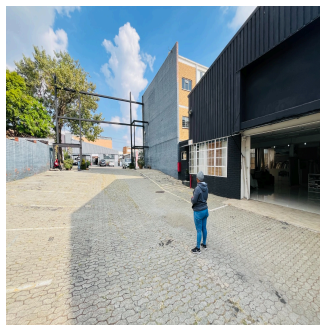

Penthouse

Prime Showroom Space For Rent In Kramerville

South Africa, KwaZulu-Natal, Berea, Appel Road, 5, 2090,

MONTHLY RENTAL PRICE

R 117000.00

- 900 qm
- rooms
- bedrooms
- bathrooms
- floors
- qm land area
- car spaces

Anel Delpoit
Remax One Kramerville
Sandton, South Africa - Local Time

27 11 615 4911

Located in the heart of the Kramerville Design District.

Consists of three showroom floors.

Additional warehouse space available.

Client parking directly in front of showroom.

Kindly contact Craig to view this and more Kramerville showrooms to rent.

Available From: 18.07.2024

Floor: 4 Floors: 4 Year Built: 2017 Car Spaces: 4 Year Of Construction: 2017 Type: Office