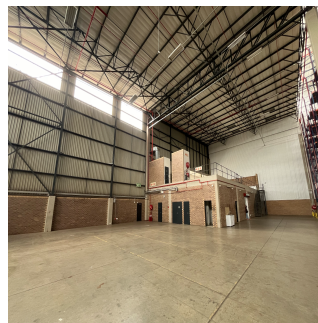

Presenting a Spacious industrial facility spanning 6100m², with Office space, additional office space can be provided on the mezzanine floor, approximately 300m².

This Prime AAA Grade Property is Conveniently situated in Jet Park, offering easy access to OR Tambo International Airport and major highways such as the R21, N12, and N3.

Impressive height to eaves measuring 14m, perfect for efficient racking.

Three-phase power available for your operational needs.

Tailored to meet the demands of logistics, warehousing, and distribution businesses.