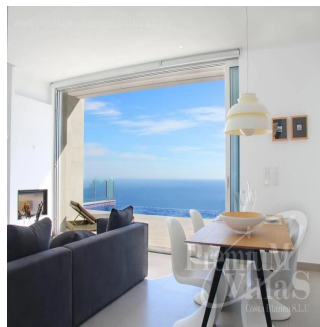

Penthouse

Exclusive Villas Under Construction In Cumbre Del Sol With Sea View

United Arab Emirates, Dubai, Dubai, , , 03726,

SALES PRICE

? 690000.00

- 354 qm
- 4 rooms
- 3 bedrooms
- 2 bathrooms
- 2 floors
- 2 qm land area
- 2 car spaces

Daniel Jungwirth

Premium Villas Costa Blanca

Altea, Spain - Local Time

+34 965 848 454

Luxury villas, currently under construction, situated in Cumbre del Sol, residential estate in Benitachell, between Javea and Moraira on the northern Costa Blanca. We can guarantee modern design and materials of high quality. All properties are divided into two levels with 3 bedrooms and 2 bathrooms (master bedroom en-suite bathroom and wardrobes), spacious living room, fully equipped kitchen, laundry room and covered parking. A large terrace on 77.60sqm with private infinity edge swimming pool and lovely views over the Mediterranean. The villa has an open plan semi-basement with an area of ??80.85sqm that can be converted into a bedroom, gym, studio apartment etc.. Each villa has south-east location with stunning sea views. Area on plot and price ranges. For more information, call us or ask for an appointment.