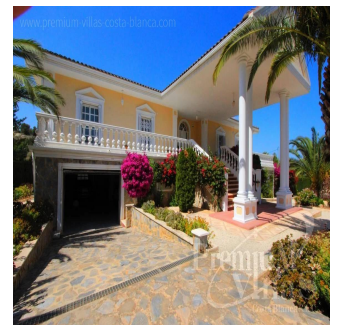

Penthouse

Colonial-Style Villa In Alfaz Del Pi Near The Center

United Arab Emirates, Dubai, Dubai, , , ,

SALES PRICE

EUR 640000.00

-  578 qm
-  5 rooms
-  4 bedrooms
-  4 bathrooms
-  4 floors
-  4 qm land area
-  4 car spaces

Daniel Jungwirth

Premium Villas Costa Blanca

Altea, Spain - Local Time

+34 965 848 454

In a residential and green surrounding in Alfaz del Pi, near the Norwegian school, you can find this stylish villa in a dead end street. The classy covered entrance of the villa leads to the hall with the big living room with open fire and separate dining room on the right of the hall. The kitchen has the same spacious set up and is equipped. At the same level there are two spacious bedrooms with bathroom en suite and another bedroom with separate bathroom. All rooms on this level are adjacent to the covered balcony that surrounds the villa. The stairs in the home lead to the laundry, storage and to the garage downstairs that can easily have three cars parked and another two cars and has as well one of the entrances to the guest apartment. It offers an open kitchen, spacious living room, bedroom with bathroom and extra storage for their guests. Besides, the apartment is just next to the big swimming pool and sun terrace. The garden has been landscaped with care and fits very well with the classy style of the villa and lies next to a green area. This property has impressive views to the mountains and the nearby villages and it has a very central location. Extras utility room, wine cellar, alarm system, , guest apartment, garden irrigation , automatic garage doors, summer kitchen, electric gate, fireplace, garage, good access and infrastructure, independent apartment, laundry room, wine cellar