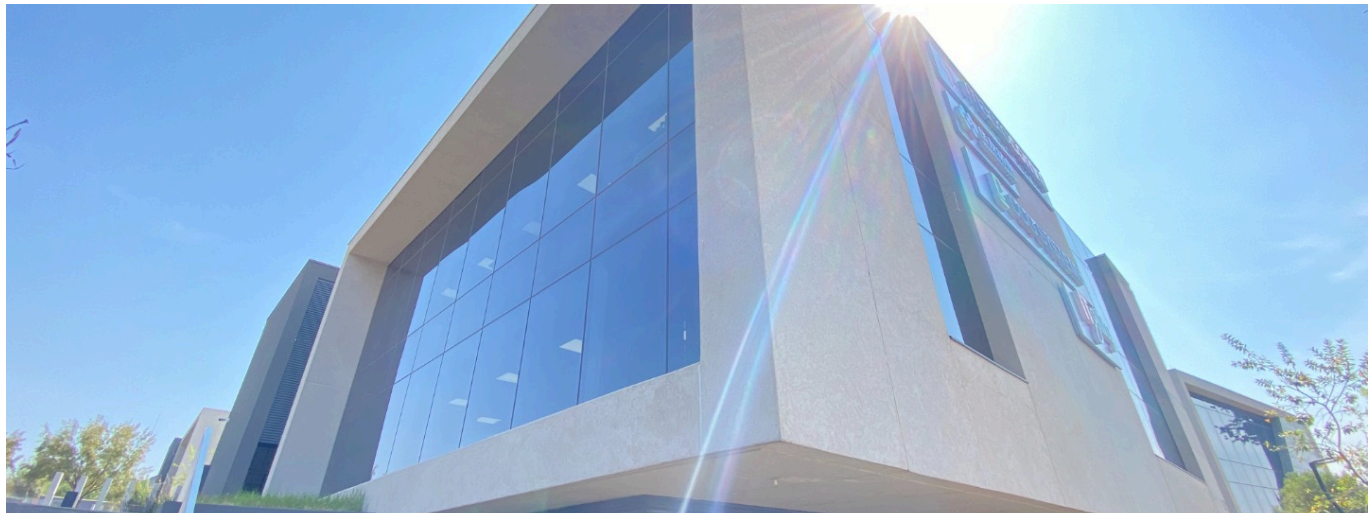

Penthouse

Premium Office Building For Sale In Waterfall

Waterfall Drive, 1, 1686,

- 236 qm
- rooms
- bedrooms
- bathrooms
- floors
- qm land area
- car spaces

Anel Delpoit
Remax One Kramerville
Sandton, South Africa - Local Time

27 11 615 4911

Unique opportunity to buy office space in Waterfall. LAST remaining sectional title unit office for sale in Waterfall!

Office measure 236sqm with 6 basement and 4 open parking bays.

Office For Sale in Waterfall Point, Waterfall City Midrand.

Waterfall Point is the only office development in Waterfall where it is possible to purchase office space.

The development consists of four premium office buildings are located on the corner of Waterfall Drive and Woodmead Drive, directly across from the lively Waterfall Lifestyle Centre and Waterfall Corner.