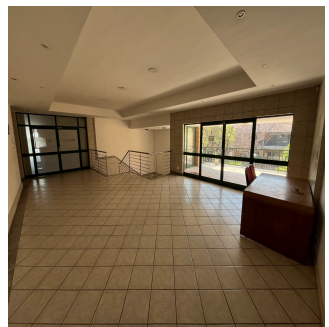

Penthouse

Ideal Commercial Property For Sale In Midridge Park

South Africa, KwaZulu-Natal, Isipingo, , , 1685,

SALES PRICE

USD 1032712.70

- 🏠 19000 qm
- 🏠 rooms
- 🛏 bedrooms
- 🚿 bathrooms
- 🏠 floors
- 📏 qm land area
- 🚗 car spaces

Anel Delpont
Remax One Kramerville
Sandton, South Africa - Local Time

📞 27 11 615 4911