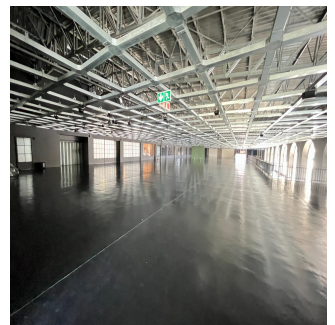

Large warehouse, showroom and distribution centre for sale. Property consists of 2 level showroom with good height and access via goods lift.

Warehouse component with 5 on grade roller shutter doors and direct vehicular access to warehouse. Unbeatable signage and visibility from N1 Freeway.

Easy highway access. For more information or to view feel free to contact RE/MAX.

Available From: 29.06.2024

Floor: 4

Floors: 4

Year Built: 2017

Car Spaces: 4

Year Of Construction: 2017

Type: Office