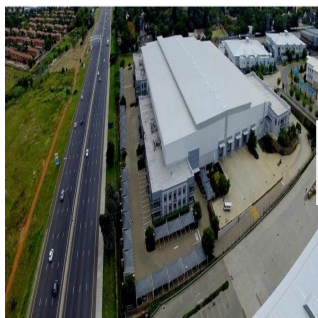

# State Of The Art Warehouse For Sale In Linbro Park

South Africa, Western Cape, Cape Town, , , 2090,

- 5125 qm
- rooms
- bedrooms
- bathrooms
- floors
- qm land area
- car spaces

**Angelica Palacio**

Provisa Grupo Inmobiliario

Playa del Carmen, Mexico - Local Time

+52 984 127 6169

HIGHWAY EXPOSURE - LINBRO PARK State of the art - A Grade Basement area of 1 273sqm can be added as warehousing/ storage space  
Excellent vehicle reticulation Roller shutter doors Dock levellers Exquisite offices and warehouse Ample Parking