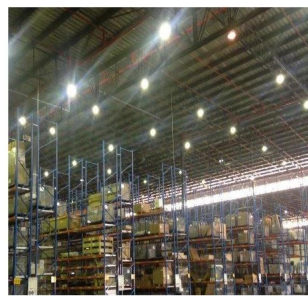

# State Of The Art Warehouse For Sale In Linbro Park

South Africa, Western Cape, Cape Town, , , 2090,

- 5125 qm
- rooms
- bedrooms
- bathrooms
- floors
- qm land area
- car spaces

**Angelica Palacio**

Provisa Grupo Inmobiliario

Playa del Carmen, Mexico - Local Time

+52 984 127 6169

HIGHWAY EXPOSURE - LINBRO PARK State of the art - A Grade Basement area of 1 273sqm can be added as warehousing/ storage space  
Excellent vehicle reticulation Roller shutter doors Dock levellers Exquisite offices and warehouse Ample Parking