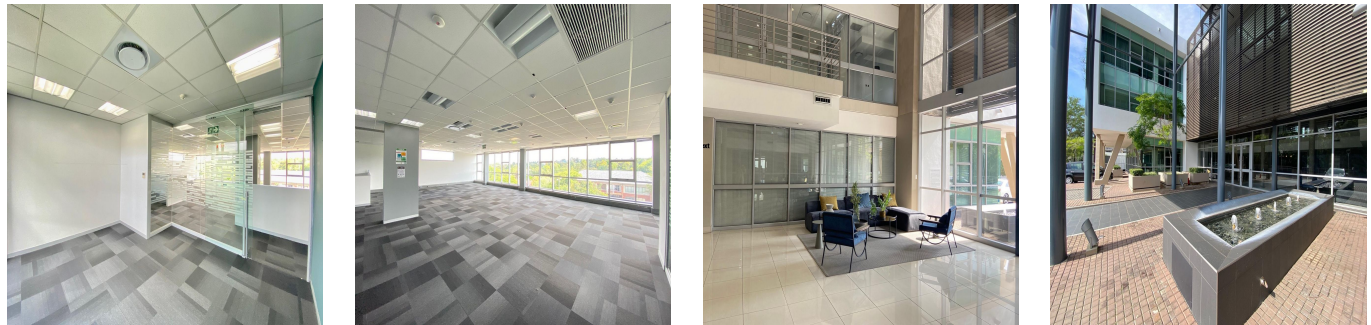

Penthouse

Pristine Office For Rent In Umhlanga Ridge

South Africa, KwaZulu-Natal, Berea, , , ,

MONTHLY RENTAL PRICE

USD 3608.32

- 452 qm
- rooms
- bedrooms
- bathrooms
- floors
- qm land area
- car spaces

David Kopp
Kopp Commercial Properties
Durban North, South Africa - Local Time

27 31 312 0625

Kopp Commercial is pleased to offer you this 452.37 square meter office space to let in Umhlanga Ridge.

Rental: R 67855.50 EX VAT

Situated in a secure office park with controlled gates access and within walking distance to Gateway Shopping Centre and public transport routes.

This office on the 2 nd Floor, features a reception area, open-plan work areas, with an executive office, meeting rooms and a boardroom with kitchenette.

Communal ablution is available on the same floor. Open Parking : R 500.00

Shaded Parking : R 550.00

Covered Parking: R 650.00

To view this property, please contact Lizl.

Available From: 05.06.2024

Floor: 4 Floors: 4 Year Built: 2017 Car Spaces: 4 Year Of Construction: 2017 Type: Office