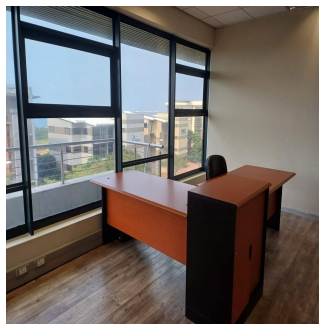

Penthouse

Ideal A Grade Office Space For Rent In Umhlanga Ridge

South Africa, KwaZulu-Natal, Berea, , , ,

MONTHLY RENTAL PRICE

$ 3708.02

367 qm

rooms

bedrooms

bathrooms

floors

qm land area

car spaces

David Kopp

Kopp Commercial Properties

Durban North, South Africa - Local Time

27 31 312 0625