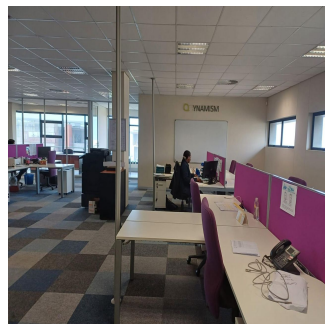

Penthouse

Ideal A Grade Office Space For Rent In Umhlanga Ridge

South Africa, KwaZulu-Natal, Berea, , , ,

MONTHLY RENTAL PRICE

$ 3708.02

367 qm

rooms

bedrooms

bathrooms

floors

qm land area

car spaces

David Kopp

Kopp Commercial Properties

Durban North, South Africa - Local Time

27 31 312 0625