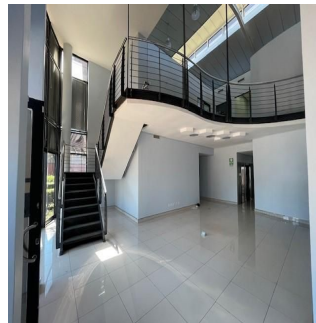

Kopp Commercial is pleased to offer this 797SQM Office space to let in Springfield Park. Entire building available

- Rates R110 per SQM
- Parking R400pm

Spacious offices with ground floor and first floor office space.
Modern and open plan areas with ample toilets, kitchen areas.