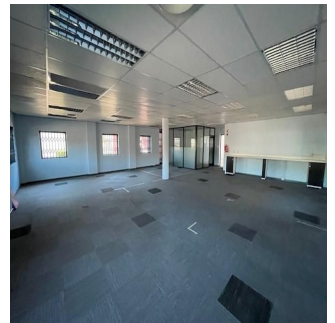

Kopp Commercial is pleased to offer this 797SQM Office space to let in Springfield Park. Entire building available

- Rates R110 per SQM
- Parking R400pm

Spacious offices with ground floor and first floor office space.
Modern and open plan areas with ample toilets, kitchen areas.

Available From: 03.06.2024

Floor: 4 Floors: 4 Year Built: 2017 Car Spaces: 4 Year Of Construction: 2017 Type: Office

Amenities

ID Property ID

Outdoor Amenities