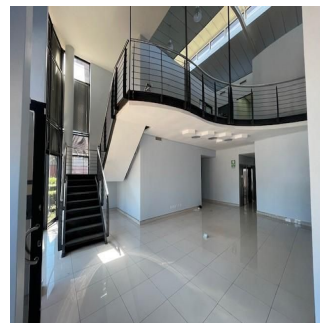

Kopp Commercial is pleased to offer this 797SQM Office space to let in Springfield Park.Entire building available

- Rates R110 per SQM
- Parking R400pm

Spacious offices with ground floor and first floor office space.
 Modern and open plan areas with ample toilets, kitchen areas.