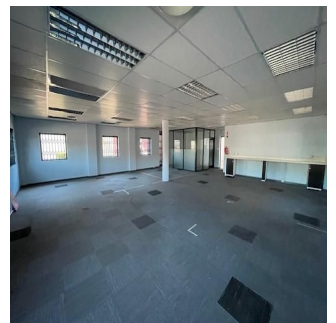

Kopp Commercial is pleased to offer this 797SQM Office space to let in Springfield Park.Entire building available

- Rates R110 per SQM
- Parking R400pm

Spacious offices with ground floor and first floor office space.
 Modern and open plan areas with ample toilets, kitchen areas.

Available From: 03.06.2024

Floor: 4 Floors: 4 Year Built: 2017 Car Spaces: 4 Year Of Construction: 2017 Type: Office

Amenities

ID	Property ID
----	-------------

Outdoor Amenities