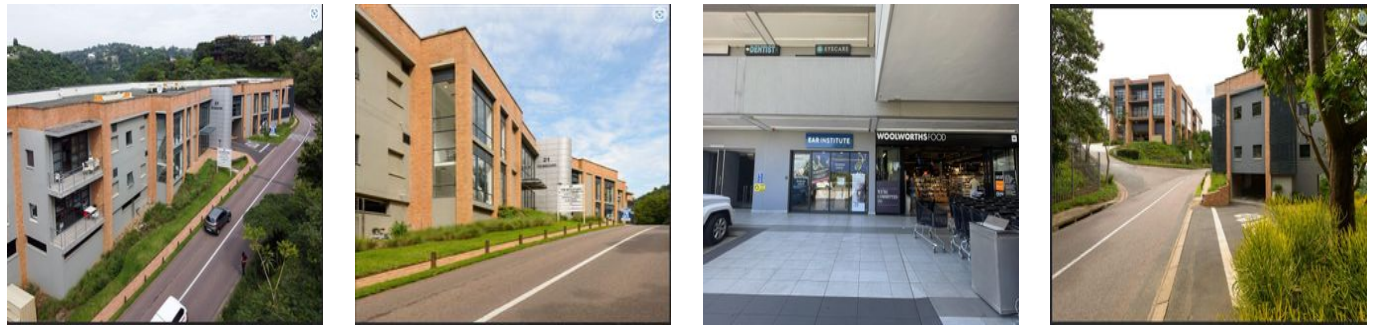

Penthouse

Beautiful A Grade Office For Rent In Westville

South Africa, KwaZulu-Natal, Berea, , , 3629,

SALES PRICE

ZAR 89096.00

- 602 qm
- rooms
- bedrooms
- bathrooms
- floors
- qm land area
- car spaces

David Kopp
Kopp Commercial Properties
Durban North, South Africa - Local Time

735 312 0625

601.82Sqm office space in the Westway Office Park. This is a sought after destination as it is well managed, ideally located and closely monitored by security.

Unit comes with 22 under cover parking bays at R850 per bay.

Outdoor Amenities

24 Hour Security