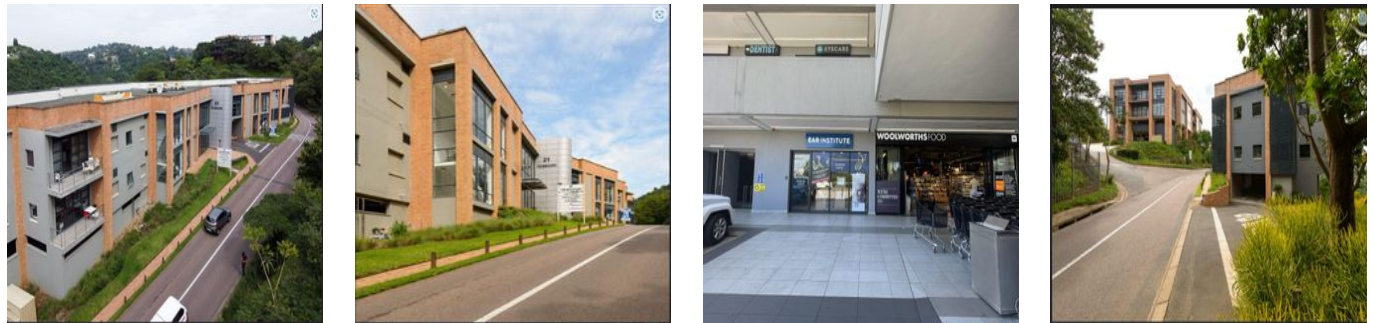

Penthouse

Beautiful A Grade Office For Rent In Westville

South Africa, KwaZulu-Natal, Berea, , , 3629,

SALES PRICE

R 89096.00

- 602 qm
- rooms
- bedrooms
- bathrooms
- floors
- qm land area
- car spaces

David Kopp
 Kopp Commercial Properties
 Durban North, South Africa - Local Time

27 31 312 0625

601.82Sqm office space in the Westway Office Park. This is a sought after destination as it is well managed, ideally located and closely monitored by security.

Unit comes with 22 under cover parking bays at R850 per bay.

Outdoor Amenities

24 Hour Security