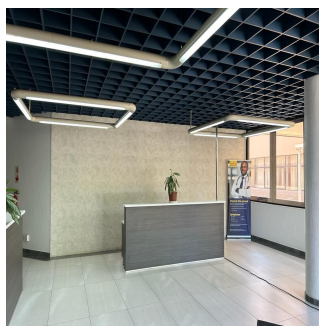

**David Kopp**  
Kopp Commercial Properties  
Durban North, South Africa - Local Time

27 31 312 0625

Kopp Commercial is pleased to offer you this 790SQM combined offices to let on the ground floor in Pinetown.