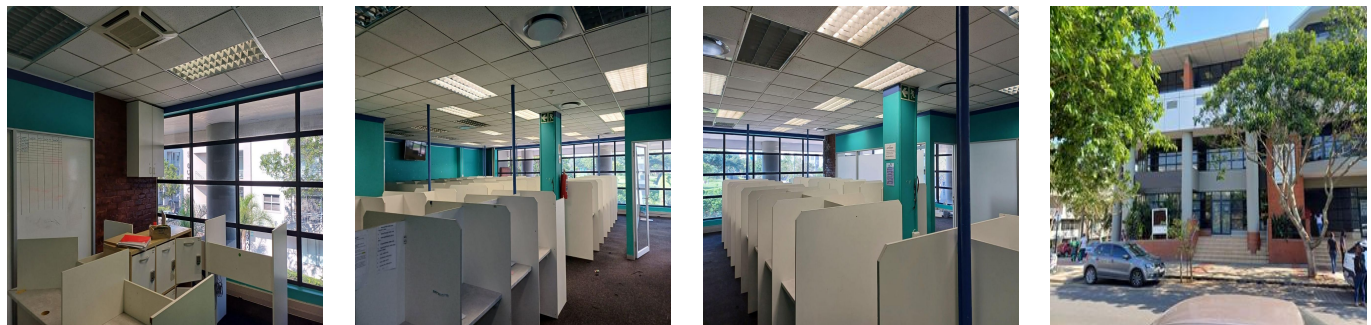

# Stunning Office For Rent In Umhlanga Ridge

South Africa, KwaZulu-Natal, Durban, , , ,

MONTHLY RENTAL PRICE

**\$ 6284.41**

- 652 qm
- rooms
- bedrooms
- bathrooms
- floors
- qm land area
- car spaces

**David Kopp**  
Kopp Commercial Properties  
Durban North, South Africa - Local Time

27 31 312 0625

Kopp commercial is pleased to present this 652 square meter office space ideal for a call center to let in the heart of Umhlanga Ridge.  
Rental : R 117 360 .00 EX VAT

AVAILABLE IMMEDIATELY

Basement parking @ R 650.00 EX VAT

The fit out can be altered to suit your business needs and can be expanded to approximately +- 1000 square meters.

The premises features a reception area, open work space, balconies, ducted air-conditioning, kitchenette, individual offices and includes communal ablutions, a backup generator ,Mug & Bean coffee shop and quart yard for staff convenience and is close to public transportation and all amenities.