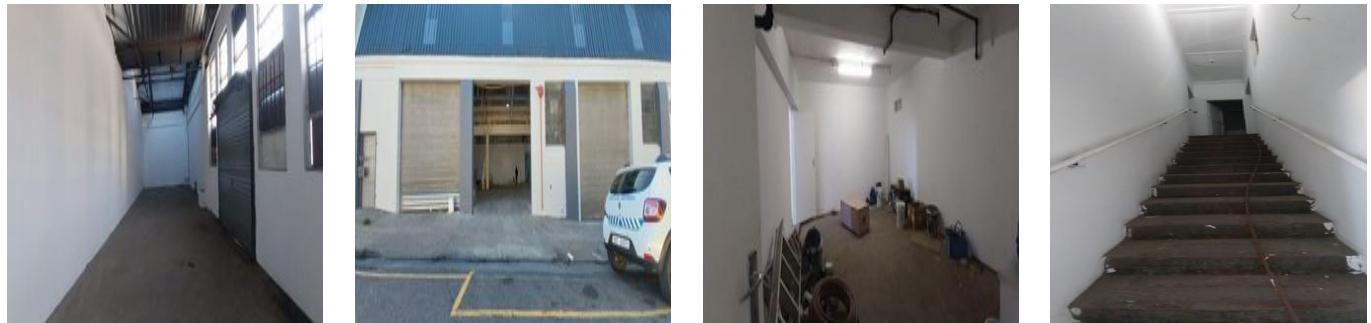

**David Kopp**  
Kopp Commercial Properties  
Durban North, South Africa - Local Time

📞 27 31 312 0625

Kopp Commercial is pleased to offer you this 2000 square meter warehouse space to let in Congella.

This prominent, highly visible, corner property on busy Sydney Rd comes with 3 roller shutter doors.

2 off the side road and 1 from the back street.

3 phase - 250 amps. Sprinklers.

Ground and first floor offices.

Facilities such as canteen, ablutions, change rooms, etc.

Currently under refurbishment.

Available immediately. For more information and viewing appointment., please contact us today!

Available From: 29.05.2024

Floor: 4    Floors: 4    Year Built: 2017    Car Spaces: 4    Year Of Construction: 2017    Type: Office