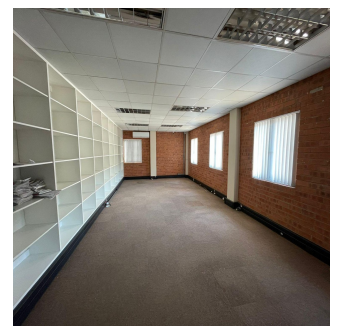

Kopp Commercial is pleased to offer this office block To Let in Briardene.

- GLA 1,900m²
- 2 Reception Areas, Multiple offices, boardroom and open plan area
- Braai area
- Storage Areas
- 28 Parking bays
- Property is fully fenced with a security gate at the entrance
- Available 1 May 2021.