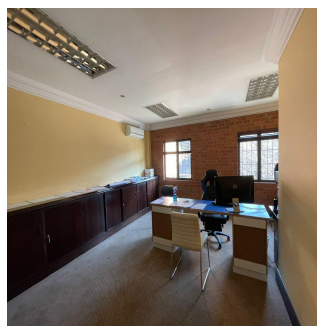

Kopp Commercial is pleased to offer this office block To Let in Briardene.

- GLA 1,900m²
- 2 Reception Areas, Multiple offices, boardroom and open plan area
- Braai area
- Storage Areas
- 28 Parking bays
- Property is fully fenced with a security gate at the entrance
- Available 1 May 2021.