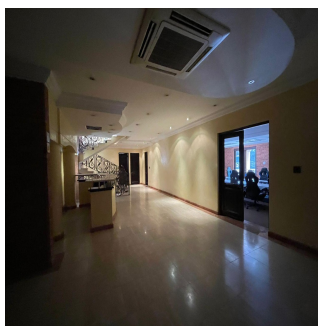

Kopp Commercial is pleased to offer this office block To Let in Briardene.

- GLA 1,900m²
- 2 Reception Areas, Multiple offices, boardroom and open plan area
- Braai area
- Storage Areas
- 28 Parking bays
- Property is fully fenced with a security gate at the entrance
- Available 1 May 2021.