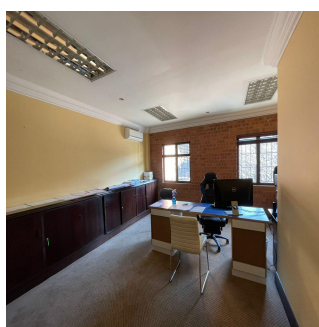

Penthouse

A Grade Commercial Office Property For Rent In Briardene

South Africa, KwaZulu-Natal, Berea, , , 4051,

MONTHLY RENTAL PRICE

$ 11442.27

1900 qm

rooms

bedrooms

bathrooms

floors

qm land area

car spaces

David Kopp

Kopp Commercial Properties

Durban North, South Africa - Local Time

27 31 312 0625

Kopp Commercial is pleased to offer this office block To Let in Briardene.

- GLA 1,900m²
- 2 Reception Areas, Multiple offices, boardroom and open plan area
- Braai area
- Storage Areas
- 28 Parking bays
- Property is fully fenced with a security gate at the entrance
- Available 1 May 2021.

Property is also available for sale at R17 100 000

For more information or to view .

Schedule an appointment today for a private viewing.