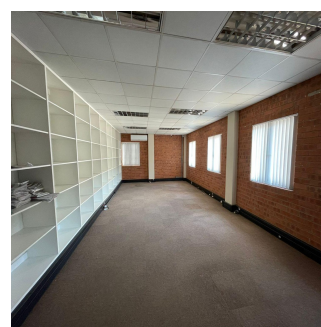

Penthouse

A Grade Commercial Office Property For Rent In Briardene

South Africa, KwaZulu-Natal, Berea, , , 4051,

MONTHLY RENTAL PRICE

$ 11442.27

1900 qm

rooms

bedrooms

bathrooms

floors

qm land area

car spaces

David Kopp

Kopp Commercial Properties

Durban North, South Africa - Local Time

27 31 312 0625

Kopp Commercial is pleased to offer this office block To Let in Briardene.

- GLA 1,900m²
- 2 Reception Areas, Multiple offices, boardroom and open plan area
- Braai area
- Storage Areas
- 28 Parking bays
- Property is fully fenced with a security gate at the entrance
- Available 1 May 2021.

Property is also available for sale at R17 100 000

For more information or to view .

Schedule an appointment today for a private viewing.