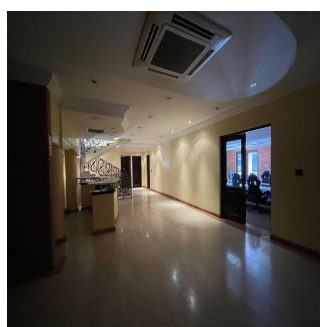

Penthouse

A Grade Commercial Office Property For Rent In Briardene

South Africa, KwaZulu-Natal, Berea, , , 4051,

MONTHLY RENTAL PRICE

$ 11442.27

1900 qm

rooms

bedrooms

bathrooms

floors

qm land area

car spaces

David Kopp

Kopp Commercial Properties

Durban North, South Africa - Local Time

27 31 312 0625

Kopp Commercial is pleased to offer this office block To Let in Briardene.

- GLA 1,900m²
- 2 Reception Areas, Multiple offices, boardroom and open plan area
- Braai area
- Storage Areas
- 28 Parking bays
- Property is fully fenced with a security gate at the entrance
- Available 1 May 2021.

Property is also available for sale at R17 100 000

For more information or to view .

Schedule an appointment today for a private viewing.