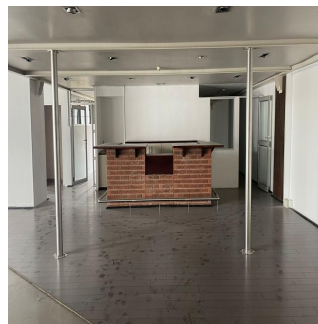

Penthouse

Spacious Retail Space For Rent In Umhlanga Rocks

South Africa, KwaZulu-Natal, Berea, Umhlanga Rocks Drive, , ,

MONTHLY RENTAL PRICE

ZAR 210000.00

700 qm

rooms

bedrooms

bathrooms

floors

qm land area

car spaces

David Kopp

Kopp Commercial Properties

Durban North, South Africa - Local Time

27 31 312 0625