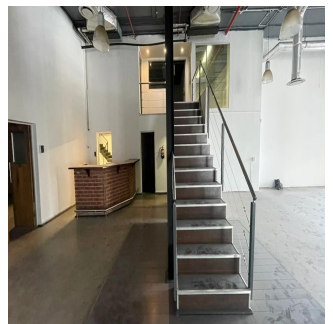

Penthouse

Spacious Retail Space For Rent In Umhlanga Rocks

South Africa, KwaZulu-Natal, Berea, Umhlanga Rocks Drive, , ,

MONTHLY RENTAL PRICE

R 210000.00

700 qm

rooms

bedrooms

bathrooms

floors

qm land area

car spaces

David Kopp

Kopp Commercial Properties

Durban North, South Africa - Local Time

27 31 312 0625