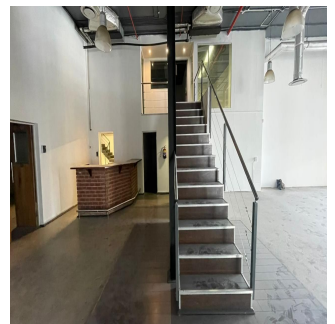

Penthouse

Spacious Retail Space For Rent In Umhlanga Rocks

South Africa, KwaZulu-Natal, Berea, Umhlanga Rocks Drive, , ,

MONTHLY RENTAL PRICE

ZAR 210000.00

700 qm

rooms

bedrooms

bathrooms

floors

qm land area

car spaces

David Kopp

Kopp Commercial Properties

Durban North, South Africa - Local Time

27 31 312 0625