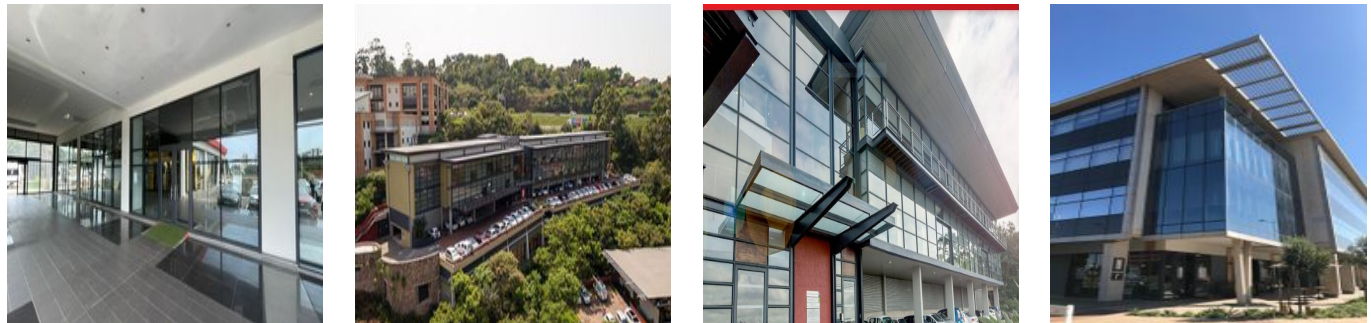

Penthouse

Modern A Grade Office For Rent In Westville

South Africa, KwaZulu-Natal, Berea, , , 3629,

MONTHLY RENTAL PRICE

\$ 11482.59

- 🏠 1290 qm
- 🏠 rooms
- 🛏 bedrooms
- 🚿 bathrooms
- 🏠 floors
- 📏 qm land area
- 🚗 car spaces

David Kopp
Kopp Commercial Properties
Durban North, South Africa - Local Time

📞 27 31 312 0625

Kopp commercial is pleased to offer his 1290 sqm space to let in sought after Westville.

Situated in Westway Office Park, this modern structure is close to the Pavilion Shopping Centre in Westville near Durban.

It has plenty of parking and is well-secured with boom-gate access control.

This property is located near the N3 and N2 arterial routes. Looking for Space in and around the Westville area contact Kopp Commercial today and let us find your ideal Premises for your office business requirements.