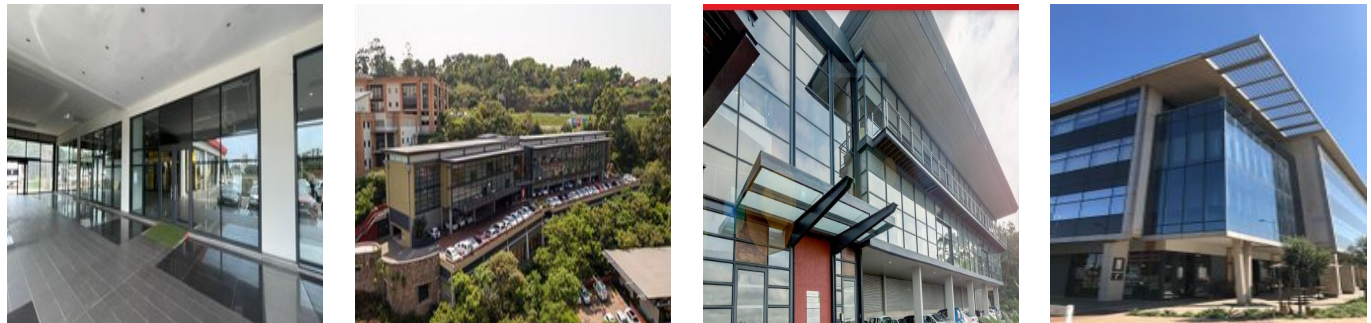

Penthouse

Modern A Grade Office For Rent In Westville

South Africa, KwaZulu-Natal, Berea, , , 3629,

MONTHLY RENTAL PRICE

USD 11482.59

- 🏠 1290 qm
- 🏠 rooms
- 🛏 bedrooms
- 🚿 bathrooms
- 🏠 floors
- 📐 qm land area
- 🚗 car spaces

David Kopp
Kopp Commercial Properties
Durban North, South Africa - Local Time

📞 27 31 312 0625

Kopp commercial is pleased to offer his 1290 sqm space to let in sought after Westville.

Situated in Westway Office Park, this modern structure is close to the Pavilion Shopping Centre in Westville near Durban.

It has plenty of parking and is well-secured with boom-gate access control.

This property is located near the N3 and N2 arterial routes. Looking for Space in and around the Westville area contact Kopp Commercial today and let us find your ideal Premises for your office business requirements.