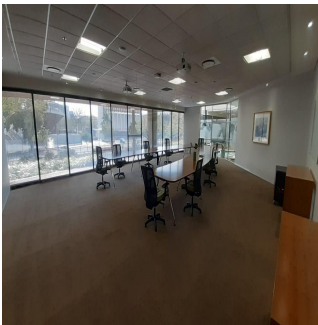

Penthouse

Premium Grade Office For Rent In Durban Central

South Africa, KwaZulu-Natal, Berea, , , 4001,

MONTHLY RENTAL PRICE

USD 90588.39

- 11500 qm
- rooms
- bedrooms
- bathrooms
- floors
- qm land area
- car spaces

David Kopp
Kopp Commercial Properties
Durban North, South Africa - Local Time

27 31 312 0625

Kopp Commercial is pleased to offer this commercial office space to let in decentralised commercial node of Kingsmead.

- GLA 11 500m2 (office and basement space)
- parkings, 3/100 @ approx R1 000 per basement bay and approx R450 per open bay
- Building has two generators (1 250 KVA, 1 650 KVA)
- Well located in proximity to public transport .

Schedule an appointment to see it today to discover its unique charm and potential.

Available From: 27.05.2024