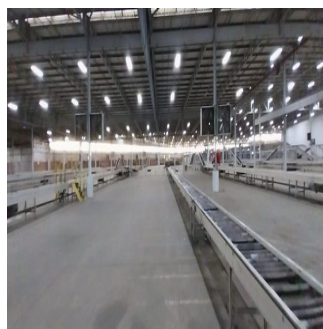

Penthouse

Premium Grade Warehouse For Rent In Prospecion

South Africa, KwaZulu-Natal, Berea, Prospecton Road, , ,

MONTHLY RENTAL PRICE

R 5253710.00

- 32767 qm
- rooms
- bedrooms
- bathrooms
- floors
- qm land area
- car spaces

David Kopp
Kopp Commercial Properties
Durban North, South Africa - Local Time

27 31 312 0625