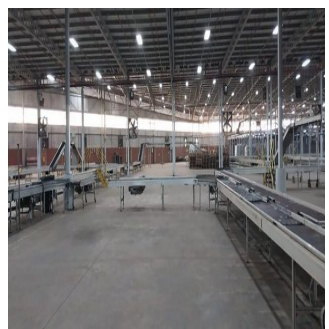

Penthouse

Premium Grade Warehouse For Rent In Prospecion

South Africa, KwaZulu-Natal, Berea, Prospecton Road, , ,

MONTHLY RENTAL PRICE

R 5253710.00

- 32767 qm
- rooms
- bedrooms
- bathrooms
- floors
- qm land area
- car spaces

David Kopp
Kopp Commercial Properties
Durban North, South Africa - Local Time

27 31 312 0625