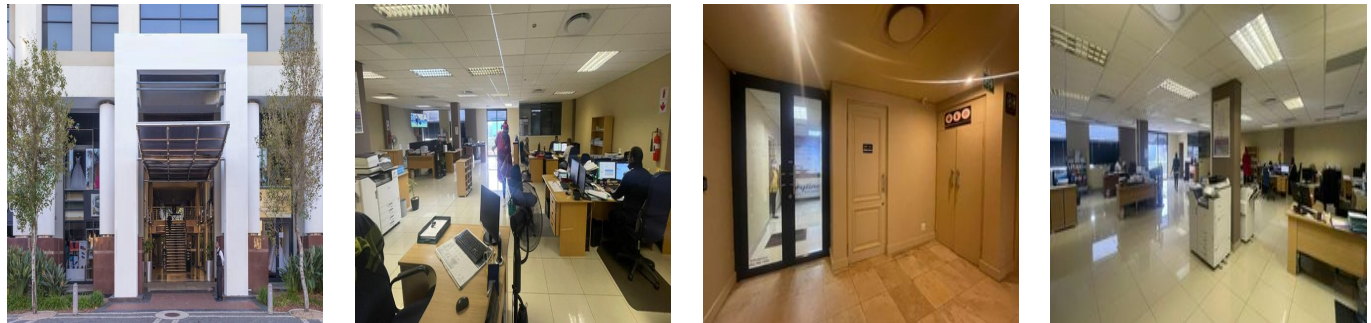

# A Grade Office For Sale In Umhlanga Ridge

South Africa, KwaZulu-Natal, Berea, , , ,

SALES PRICE

**R 7300000.00**

- 272 qm
- rooms
- bedrooms
- bathrooms
- floors
- qm land area
- car spaces

**David Kopp**  
Kopp Commercial Properties  
Durban North, South Africa - Local Time