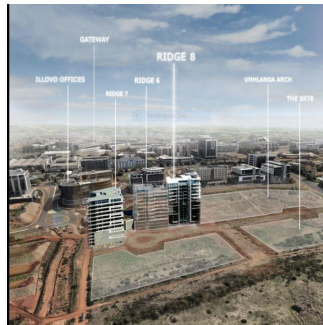

Penthouse

Beautiful Office For Sale In Umhlanga Ridge

South Africa, KwaZulu-Natal, Berea, , ,

SALES PRICE

\$ 409476.55

- 232 qm
- rooms
- bedrooms
- bathrooms
- floors
- qm land area
- car spaces

David Kopp
 Kopp Commercial Properties
 Durban North, South Africa - Local Time

27 31 312 0625

Kopp commercial is pleased to offer this 232 sqm office space with 45 sqm balcony and 9 parking bays.

Ridge 8 development is ideally located in this new premier Ridgeside office node and which enjoys great sea views to the north overlooking the Umhlanga Village and to the south Durban harbour.

Good investment opportunity as well as a great location for end users. It be next door to the prestigious Arch development. Storerooms are available to purchase.

For more information or to view the property Contact us today.