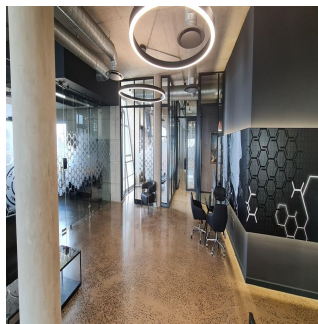

Kopp Commercial is pleased to offer this stunning office space for sale located in the prime business hub of Richefond Circle.

- GLA 812m2
 - Consists of 2 sections measuring 470m2 and 342m2 respectively
 - Occupies the entire top floor
 - Luxurious Reception
 - 2 Boardrooms
 - Open Plan Areas
 - Multiple glass partitioned offices
 - 2 Balconies
 - Entertainment/Bar area
 - Panoramic sea views
 - Lift access to all floors.
 - 2 Fully Fitted Kitchens
 - 4 Bathrooms
 - Facial recognition access control
 - 24 Hour Controlled Access
 - High end finishes
 - Majestic sea views of Umhlanga and Durban.
 - Close proximity to Umhlanga Gateway
- For further information please contact the agent.