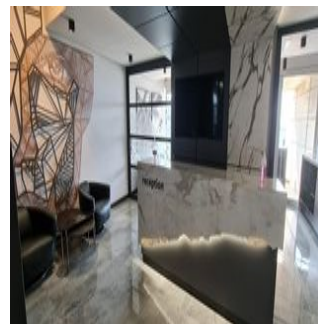

Kopp Commercial is pleased to offer this stunning office space for sale located in the prime business hub of Richefond Circle.

- GLA 812m2
 - Consists of 2 sections measuring 470m2 and 342m2 respectively
 - Occupies the entire top floor
 - Luxurious Reception
 - 2 Boardrooms
 - Open Plan Areas
 - Multiple glass partitioned offices
 - 2 Balconies
 - Entertainment/Bar area
 - Panoramic sea views
 - Lift access to all floors.
 - 2 Fully Fitted Kitchens
 - 4 Bathrooms
 - Facial recognition access control
 - 24 Hour Controlled Access
 - High end finishes
 - Majestic sea views of Umhlanga and Durban.
 - Close proximity to Umhlanga Gateway
- For further information please contact the agent.