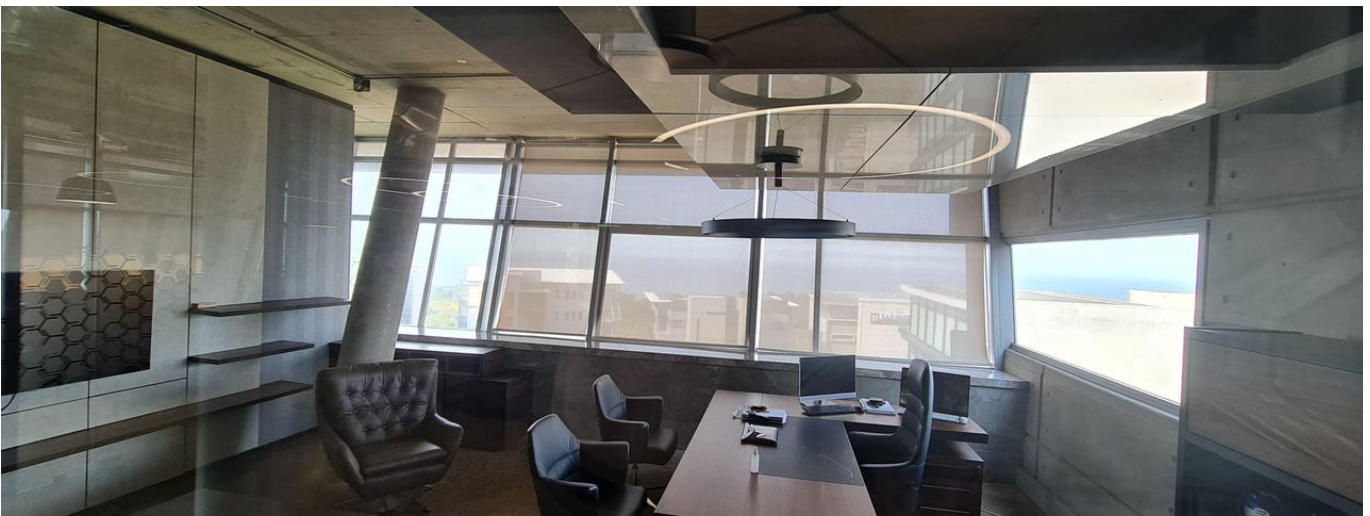

Kopp Commercial is pleased to offer this stunning office space for sale located in the prime business hub of Richefond Circle.

- GLA 812m2
 - Consists of 2 sections measuring 470m2 and 342m2 respectively
 - Occupies the entire top floor
 - Luxurious Reception
 - 2 Boardrooms
 - Open Plan Areas
 - Multiple glass partitioned offices
 - 2 Balconies
 - Entertainment/Bar area
 - Panoramic sea views
 - Lift access to all floors.
 - 2 Fully Fitted Kitchens
 - 4 Bathrooms
 - Facial recognition access control
 - 24 Hour Controlled Access
 - High end finishes
 - Majestic sea views of Umhlanga and Durban.
 - Close proximity to Umhlanga Gateway
- For further information please contact the agent.