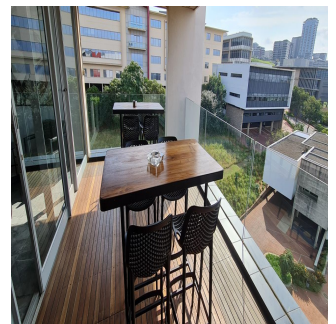

Kopp Commercial is pleased to offer this stunning office space for sale located in the prime business hub of Richefond Circle.

- GLA 812m2
 - Consists of 2 sections measuring 470m2 and 342m2 respectively
 - Occupies the entire top floor
 - Luxurious Reception
 - 2 Boardrooms
 - Open Plan Areas
 - Multiple glass partitioned offices
 - 2 Balconies
 - Entertainment/Bar area
 - Panoramic sea views
 - Lift access to all floors.
 - 2 Fully Fitted Kitchens
 - 4 Bathrooms
 - Facial recognition access control
 - 24 Hour Controlled Access
 - High end finishes
 - Majestic sea views of Umhlanga and Durban.
 - Close proximity to Umhlanga Gateway
- For further information please contact the agent.