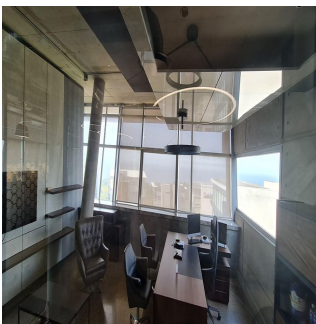

Kopp Commercial is pleased to offer this stunning office space for sale located in the prime business hub of Richefond Circle.

- GLA 812m2
 - Consists of 2 sections measuring 470m2 and 342m2 respectively
 - Occupies the entire top floor
 - Luxurious Reception
 - 2 Boardrooms
 - Open Plan Areas
 - Multiple glass partitioned offices
 - 2 Balconies
 - Entertainment/Bar area
 - Panoramic sea views
 - Lift access to all floors.
 - 2 Fully Fitted Kitchens
 - 4 Bathrooms
 - Facial recognition access control
 - 24 Hour Controlled Access
 - High end finishes
 - Majestic sea views of Umhlanga and Durban.
 - Close proximity to Umhlanga Gateway
- For further information please contact the agent.