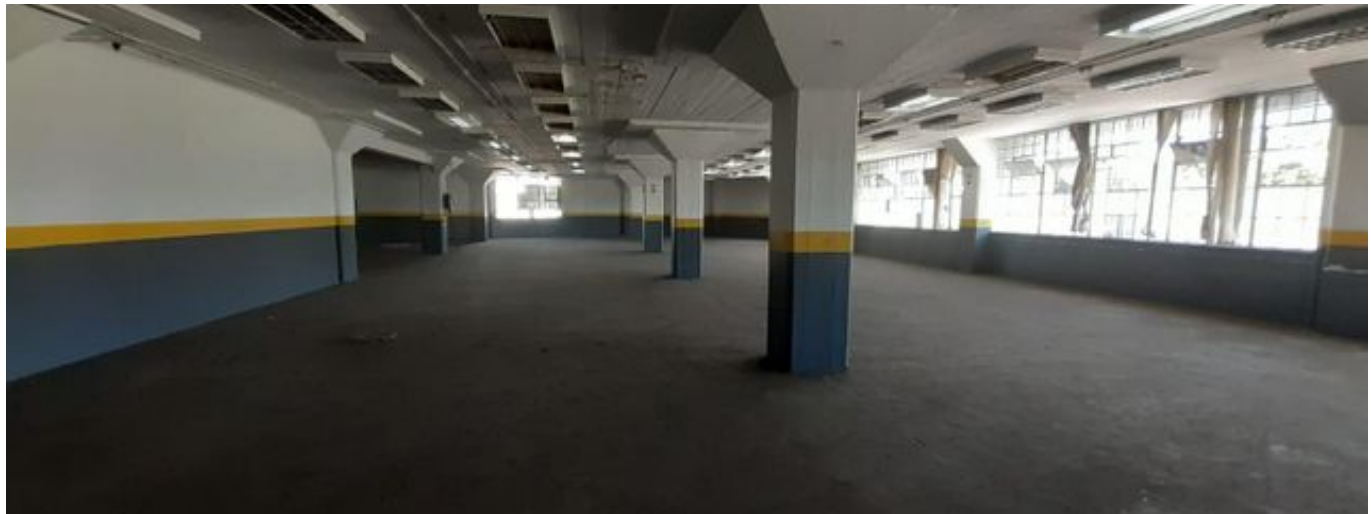

Penthouse

Premium Grade Warehouse For Sale In Congella

South Africa, KwaZulu-Natal, Berea, , , 4013,

SALES PRICE

\$ 1759369.92

- 7733 qm
- rooms
- bedrooms
- bathrooms
- floors
- qm land area
- car spaces

David Kopp
 Kopp Commercial Properties
 Durban North, South Africa - Local Time

27 31 312 0625

Kopp Commercial is pleased to present various warehouse spaces available in Congella.

Gross Building area 7733 square meter

Site Area 4077 square meter

Land 4000 square mete

rPower : 150 Amps

Parking : 41 Bays

Various sizes available upstairs and downstairs.

Contact the agent for more information and to view .

Available From: 22.05.2024

Floor: 4 Floors: 4 Year Built: 2017 Car Spaces: 4 Year Of Construction: 2017 Type: Office