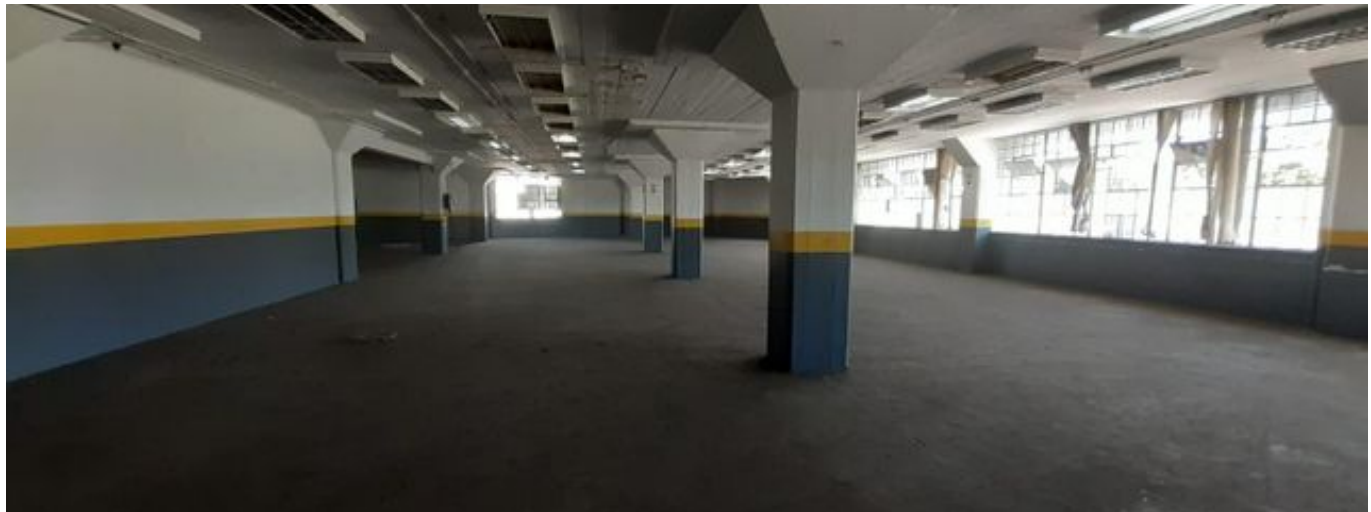

Penthouse

Premium Grade Warehouse For Sale In Congella

South Africa, KwaZulu-Natal, Berea, , , 4013,

SALES PRICE

USD 1759369.92

- 7733 qm
- rooms
- bedrooms
- bathrooms
- floors
- qm land area
- car spaces

David Kopp
Kopp Commercial Properties
Durban North, South Africa - Local Time

27 31 312 0625

Kopp Commercial is pleased to present various warehouse spaces available in Congella.

Gross Building area 7733 square meter

Site Area 4077 square meter

Land 4000 square mete

rPower : 150 Amps

Parking : 41 Bays

Various sizes available upstairs and downstairs.

Contact the agent for more information and to view .

Available From: 22.05.2024

Floor: 4 Floors: 4 Year Built: 2017 Car Spaces: 4 Year Of Construction: 2017 Type: Office

Amenities

ID Property ID

Outdoor Amenities