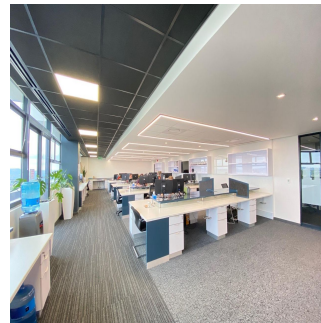

27 31 312 0625

Pleased to present combined brand new 9th floor sectional title office suites for sale situated in Hyde Park/Illovo.

These combined suites offer a total STA of 1122sqm; 89sqm balconies; 124sqm storerooms; 56 basement parking bays altogether priced at R34,388,650.00 (ex VAT). 737m2 of these combined units include prestigious finishes; energy saving installations; scenic balconies; while 385sqm is still a white box.

This P-Grade building incorporates a helicopter pad; and access to a gym and coffee shop in the neighbouring block. Additional 42 bays are available at R100,000.00 (ex VAT) per bay as optional extras to be added onto the purchase price. A MUST VIEW FOR THE A DISCERNING BUYER.