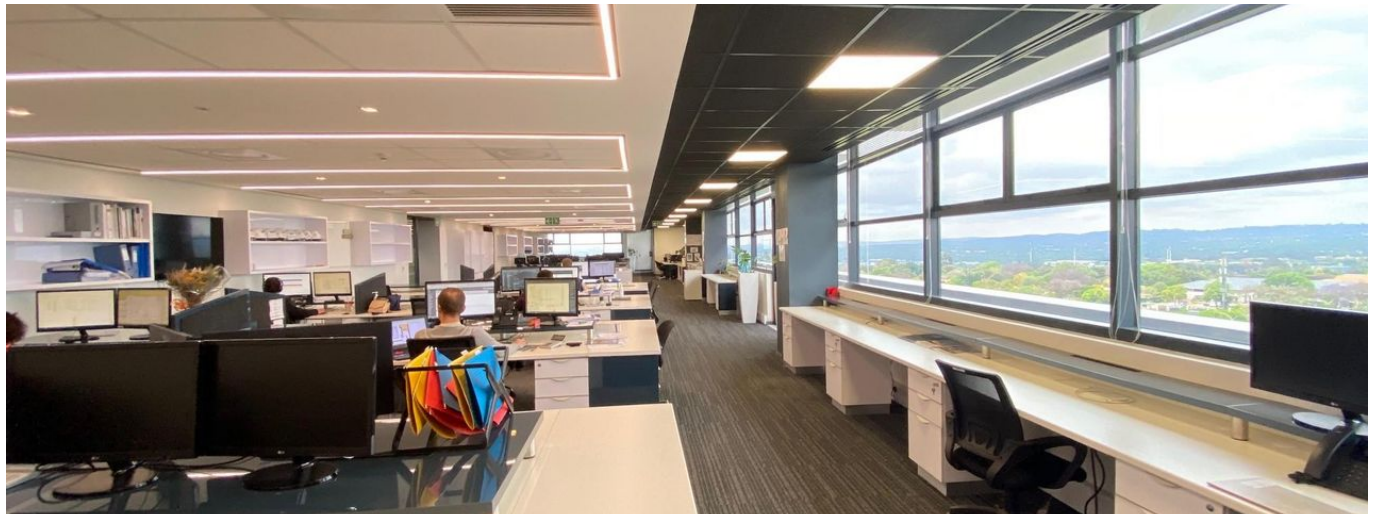

27 31 312 0625

Pleased to present combined brand new 9th floor sectional title office suites for sale situated in Hyde Park/Illovo.

These combined suites offer a total STA of 1122sqm; 89sqm balconies; 124sqm storerooms; 56 basement parking bays altogether priced at R34,388,650.00 (ex VAT). 737m2 of these combined units include prestigious finishes; energy saving installations; scenic balconies; while 385sqm is still a white box.

This P-Grade building incorporates a helicopter pad; and access to a gym and coffee shop in the neighbouring block. Additional 42 bays are available at R100,000.00 (ex VAT) per bay as optional extras to be added onto the purchase price. A MUST VIEW FOR THE A DISCERNING BUYER.