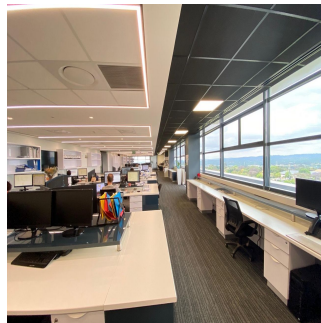

27 31 312 0625

Pleased to present combined brand new 9th floor sectional title office suites for sale situated in Hyde Park/Illovo.

These combined suites offer a total STA of 1122sqm; 89sqm balconies; 124sqm storerooms; 56 basement parking bays altogether priced at R34,388,650.00 (ex VAT). 737m2 of these combined units include prestigious finishes; energy saving installations; scenic balconies; while 385sqm is still a white box.

This P-Grade building incorporates a helicopter pad; and access to a gym and coffee shop in the neighbouring block. Additional 42 bays are available at R100,000.00 (ex VAT) per bay as optional extras to be added onto the purchase price. A MUST VIEW FOR THE A DISCERNING BUYER.