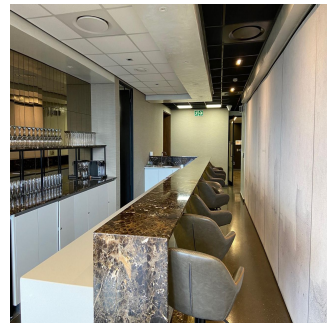

27 31 312 0625

Pleased to present combined brand new 9th floor sectional title office suites for sale situated in Hyde Park/Illovo.

These combined suites offer a total STA of 1122sqm; 89sqm balconies; 124sqm storerooms; 56 basement parking bays altogether priced at R34,388,650.00 (ex VAT). 737m2 of these combined units include prestigious finishes; energy saving installations; scenic balconies; while 385sqm is still a white box.

This P-Grade building incorporates a helicopter pad; and access to a gym and coffee shop in the neighbouring block. Additional 42 bays are available at R100,000.00 (ex VAT) per bay as optional extras to be added onto the purchase price. A MUST VIEW FOR THE A DISCERNING BUYER.