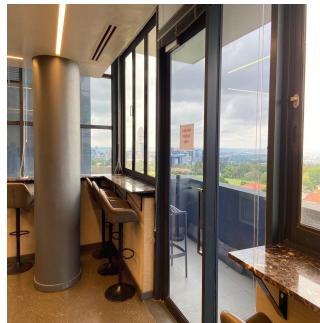

27 31 312 0625

Pleased to present combined brand new 9th floor sectional title office suites for sale situated in Hyde Park/Illovo.

These combined suites offer a total STA of 1122sqm; 89sqm balconies; 124sqm storerooms; 56 basement parking bays altogether priced at R34,388,650.00 (ex VAT). 737m2 of these combined units include prestigious finishes; energy saving installations; scenic balconies; while 385sqm is still a white box.

This P-Grade building incorporates a helicopter pad; and access to a gym and coffee shop in the neighbouring block. Additional 42 bays are available at R100,000.00 (ex VAT) per bay as optional extras to be added onto the purchase price. A MUST VIEW FOR THE A DISCERNING BUYER.