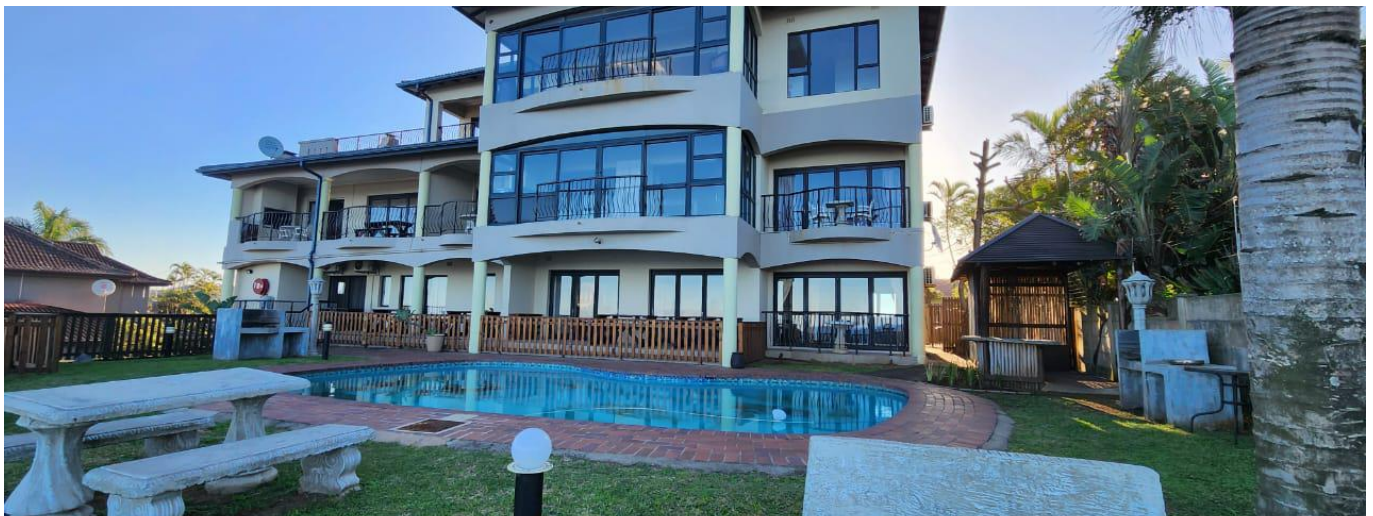

Penthouse

Stunning 3 Bedroom Maisonette For Rent In Athlone Park

South Africa, KwaZulu-Natal, Berea, , , 4126,

MONTHLY RENTAL PRICE

ZAR 23000.00

- 🏠 1234 qm
- 🏠 6 rooms
- 🛏 3 bedrooms
- 🚿 3 bathrooms
- 🏠 3 floors
- 📏 3 qm land area
- 🚗 3 car spaces

Sashen Chetty

Legacy Real Estate Group

Berea, South Africa - Local Time

27 31 612 0786