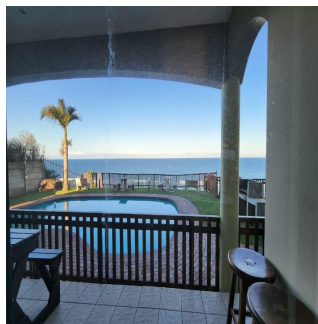

Penthouse

Stunning 3 Bedroom Maisonette For Rent In Athlone Park

South Africa, KwaZulu-Natal, Berea, , , 4126,

MONTHLY RENTAL PRICE

ZAR 23000.00

- 🏠 1234 qm
- 🏠 6 rooms
- 🛏 3 bedrooms
- 🚿 3 bathrooms
- 🏠 3 floors
- 📏 3 qm land area
- 🚗 3 car spaces

Sashen Chetty

Legacy Real Estate Group

Berea, South Africa - Local Time

27 31 612 0786