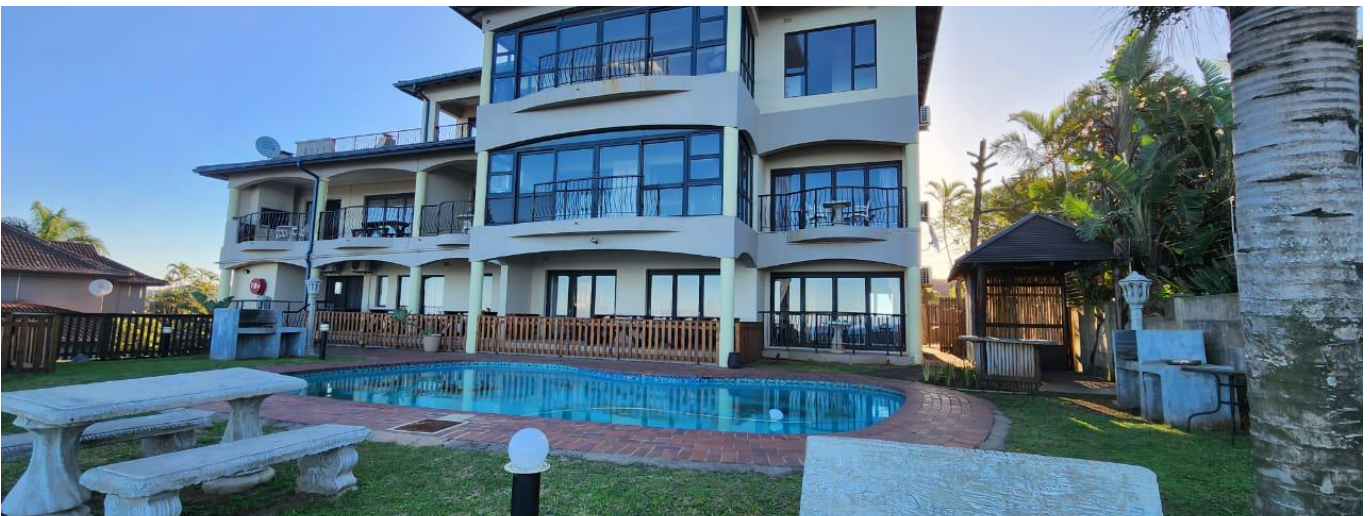

Penthouse

Stunning 3 Bedroom Maisonette For Rent In Athlone Park

South Africa, KwaZulu-Natal, Berea, , , 4126,

MONTHLY RENTAL PRICE

ZAR 23000.00

- 🏠 1234 qm
- 🏠 6 rooms
- 🛏 3 bedrooms
- 🚿 3 bathrooms
- 🏠 3 floors
- 📏 3 qm land area
- 🚗 3 car spaces

Sashen Chetty

Legacy Real Estate Group

Berea, South Africa - Local Time

27 31 612 0786