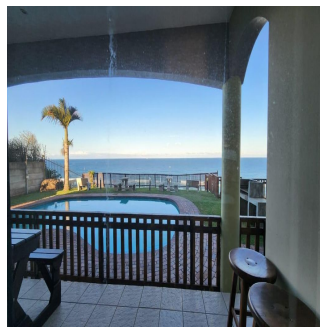

Penthouse

Stunning 3 Bedroom Maisonette For Rent In Athlone Park

South Africa, KwaZulu-Natal, Berea, , , 4126,

MONTHLY RENTAL PRICE

ZAR 23000.00

- 🏠 1234 qm
- 🏠 6 rooms
- 🛏 3 bedrooms
- 🚿 3 bathrooms
- 🏠 3 floors
- 📏 3 qm land area
- 🚗 3 car spaces

Sashen Chetty

Legacy Real Estate Group

Berea, South Africa - Local Time

27 31 612 0786