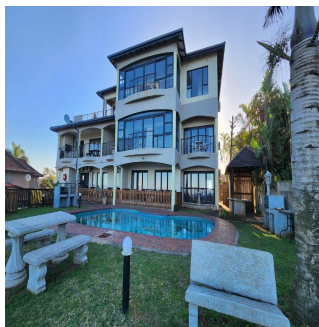

Penthouse

Stunning 3 Bedroom Maisonette For Rent In Athlone Park

South Africa, KwaZulu-Natal, Berea, , , 4126,

MONTHLY RENTAL PRICE

ZAR 23000.00

- 🏠 1234 qm
- 🏠 6 rooms
- 🛏 3 bedrooms
- 🚿 3 bathrooms
- 🏠 3 floors
- 📏 3 qm land area
- 🚗 3 car spaces

Sashen Chetty

Legacy Real Estate Group

Berea, South Africa - Local Time

27 31 612 0786