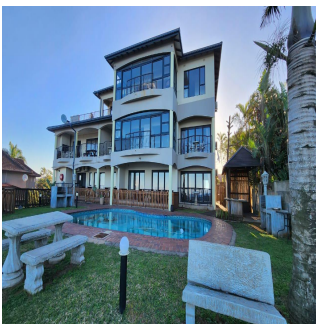

Penthouse

Stunning 3 Bedroom Maisonette For Rent In Athlone Park

South Africa, KwaZulu-Natal, Berea, , , 4126,

MONTHLY RENTAL PRICE

ZAR 23000.00

- 🏠 1234 qm
- 🏠 6 rooms
- 🛏 3 bedrooms
- 🚿 3 bathrooms
- 🏠 3 floors
- 📏 3 qm land area
- 🚗 3 car spaces

Sashen Chetty

Legacy Real Estate Group

Berea, South Africa - Local Time

27 31 612 0786