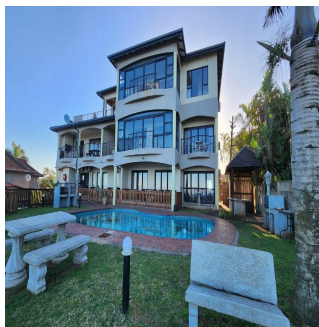

Penthouse

Magnificent 3 Bedroom Maisonette For Rent In Athlone Park

South Africa, KwaZulu-Natal, Berea, , , 4126,

MONTHLY RENTAL PRICE

ZAR 25000.00

- 🏠 1234 qm
- 🏠 6 rooms
- 🛏️ 3 bedrooms
- 🚿 3 bathrooms
- 🏠 3 floors
- 📏 3 qm land area
- 🚗 3 car spaces

Sashen Chetty

Legacy Real Estate Group

Berea, South Africa - Local Time

27 31 612 0786