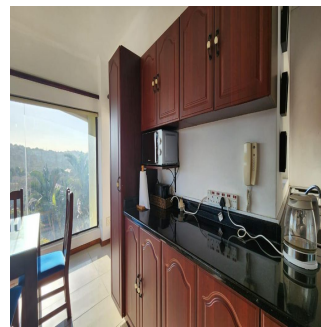

Penthouse

Magnificent 3 Bedroom Maisonette For Rent In Athlone Park

South Africa, KwaZulu-Natal, Berea, , , 4126,

MONTHLY RENTAL PRICE

ZAR 25000.00

- 🏠 1234 qm
- 🏠 6 rooms
- 🛏️ 3 bedrooms
- 🚿 3 bathrooms
- 🏠 3 floors
- 📏 3 qm land area
- 🚗 3 car spaces

Sashen Chetty

Legacy Real Estate Group

Berea, South Africa - Local Time

27 31 612 0786