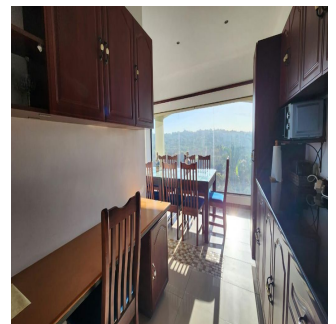

Penthouse

Magnificent 3 Bedroom Maisonette For Rent In Athlone Park

South Africa, KwaZulu-Natal, Berea, , , 4126,

MONTHLY RENTAL PRICE

R 25000.00

- 🏠 1234 qm
- 🏠 6 rooms
- 🛏 3 bedrooms
- 🚿 3 bathrooms
- 🏠 3 floors
- 📏 3 qm land area
- 🚗 3 car spaces

Sashen Chetty

Legacy Real Estate Group

Berea, South Africa - Local Time

27 31 612 0786