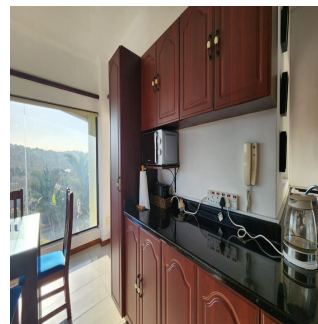

Penthouse

Magnificent 3 Bedroom Maisonette For Rent In Athlone Park

South Africa, KwaZulu-Natal, Berea, , , 4126,

MONTHLY RENTAL PRICE

R 25000.00

- 🏠 1234 qm
- 🏠 6 rooms
- 🛏 3 bedrooms
- 🚿 3 bathrooms
- 🏠 3 floors
- 📏 3 qm land area
- 🚗 3 car spaces

Sashen Chetty

Legacy Real Estate Group

Berea, South Africa - Local Time

27 31 612 0786