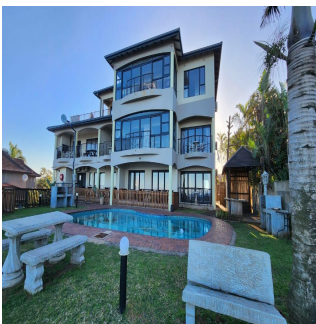

Penthouse

Magnificent 3 Bedroom Maisonette For Rent In Athlone Park

South Africa, KwaZulu-Natal, Berea, , , 4126,

MONTHLY RENTAL PRICE

R 25000.00

- 🏠 1234 qm
- 🏠 6 rooms
- 🛏 3 bedrooms
- 🚿 3 bathrooms
- 🏠 3 floors
- 📏 3 qm land area
- 🚗 3 car spaces

Sashen Chetty

Legacy Real Estate Group

Berea, South Africa - Local Time

27 31 612 0786

Situated in close proximity to Schools, Galleria Mall, Variety of restaurants and Virgin Active.

This beautiful apartment consists of:

Breathtaking Sea Views

3 Bedrooms each with it's own en-suits

The main bedroom has a walk-in closet and jacuzzi

Spacious Lounge with indoor entertainment balcony

Kitchen with dinning area

Rooftop entertainment area with fireplace

Communal bar area and pool

Private Parking Bays

Prepaid electricity and water

A small indoor pet is allowed

This apartment is Furnished on the upper level and part of a Shared Property.

Available From: 18.05.2024