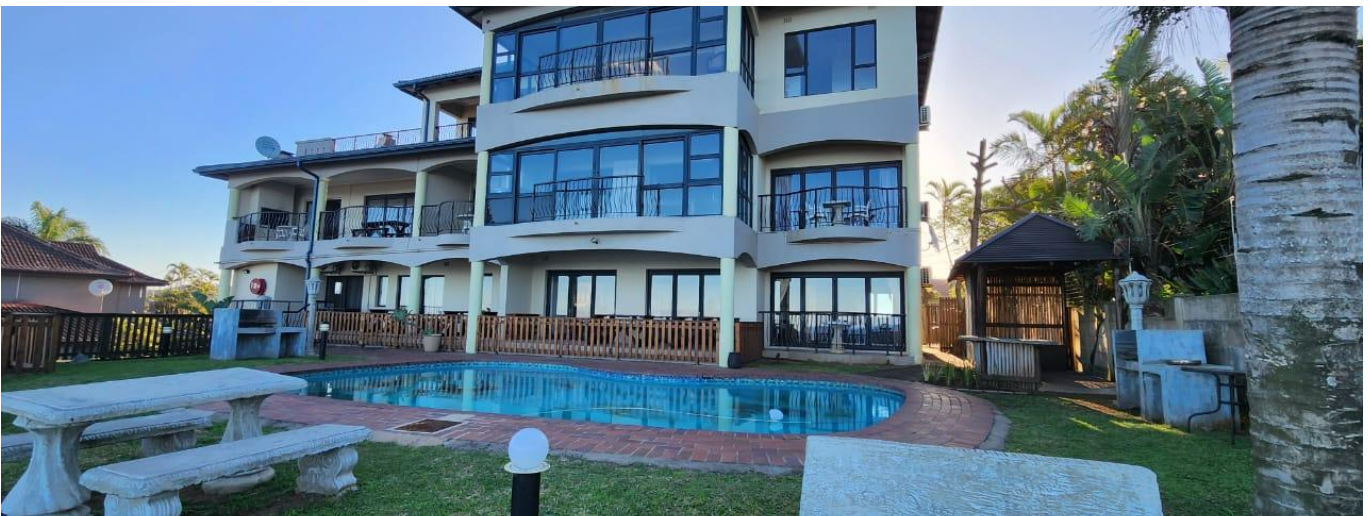

Penthouse

Magnificent 3 Bedroom Maisonette For Rent In Athlone Park

South Africa, KwaZulu-Natal, Berea, , , 4126,

MONTHLY RENTAL PRICE

R 25000.00

- 🏠 1234 qm
- 🏠 6 rooms
- 🛏 3 bedrooms
- 🚿 3 bathrooms
- 🏠 3 floors
- 📏 3 qm land area
- 🚗 3 car spaces

Sashen Chetty

Legacy Real Estate Group

Berea, South Africa - Local Time

27 31 612 0786