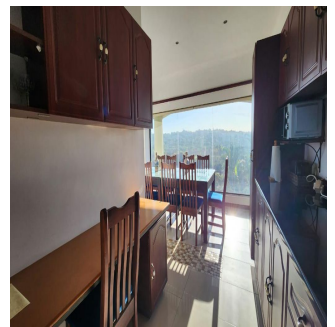

Penthouse

Magnificent 3 Bedroom Maisonette For Rent In Athlone Park

South Africa, KwaZulu-Natal, Berea, , , 4126,

MONTHLY RENTAL PRICE

ZAR 25000.00

- 🏠 1234 qm
- 🏠 6 rooms
- 🛏️ 3 bedrooms
- 🚿 3 bathrooms
- 🏠 3 floors
- 📏 3 qm land area
- 🚗 3 car spaces

Sashen Chetty

Legacy Real Estate Group

Berea, South Africa - Local Time

27 31 612 0786