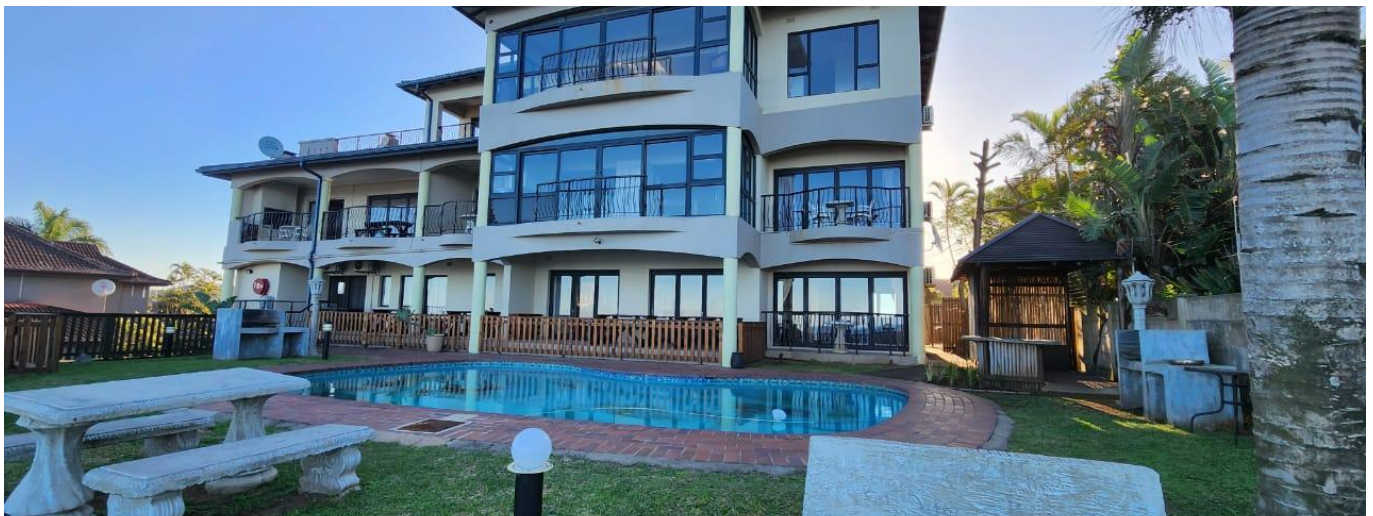

Penthouse

Magnificent 3 Bedroom Maisonette For Rent In Athlone Park

South Africa, KwaZulu-Natal, Berea, , , 4126,

MONTHLY RENTAL PRICE

ZAR 25000.00

- 🏠 1234 qm
- 🏠 6 rooms
- 🛏️ 3 bedrooms
- 🚿 3 bathrooms
- 🏠 3 floors
- 📏 3 qm land area
- 🚗 3 car spaces

Sashen Chetty

Legacy Real Estate Group

Berea, South Africa - Local Time

27 31 612 0786