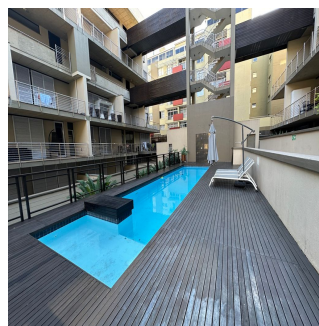

Sashen Chetty

Legacy Real Estate Group

Berea, South Africa - Local Time

27 31 612 0786

Ideal lock up and go lifestyle!!!

Introducing this stunning lock up and go lifestyle that is on Aurora Drive! Municipality billed utilities. One lock up garage and one parking bay.