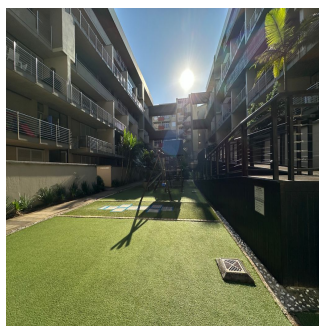

Sashen Chetty

Legacy Real Estate Group

Berea, South Africa - Local Time

27 31 612 0786

Ideal lock up and go lifestyle!!!

Introducing this stunning lock up and go lifestyle that is on Aurora Drive! Municipality billed utilities. One lock up garage and one parking bay.